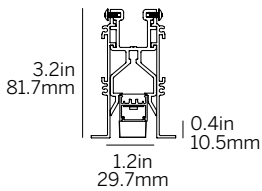

Recessed Bezel Trim (RBT)