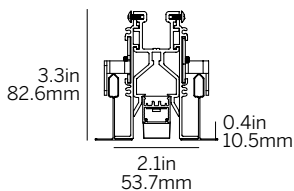

Recessed Grid Trim (RGT9/RGT15)

Luminaire

- Continuous, Louver flush to the ceiling plane.
- Field replaceable LED boards.
- 90+ CRI, 3 steps MacAdam.
- Specify housing to nearest 0.25" (6.35mm), light insert delivered in 4.74" (120mm) increments.
- Standard and custom corners.
- Supplied with 4' (1220mm) class 2 plenum rated feed cable per fixture lengths.

Fixation

- RPT = Recessed plaster trim
- RBT = Recessed bezel trim
- RRT = Recessed return trim
- RGT9 = Recessed Grid Trim 9/16" (14mm)
- RGT15 = Recessed Grid Trim 15/16" (24mm)

Pattern

- S = Straight run

Length

- A = specify inches to the nearest 0.25" (6.35mm), 72.25" (1835mm), light insert delivered in 4.74" (120mm) increments.

Power¹

- L = 10.5W/m low power (24V)
- M = 21W/m mid power (24V)

CRI/CCT²

1. 90+ CRI (low/mid power)
2. 927 = 2700K (207/384 lm/m)
   - 930 = 3000K, (213/394 lm/m)
   - 935 = 3500K, (216/403 lm/m)
   - 940 = 4000K, (219/407 lm/m)

Driver (remote)³

- X = Driver ordered separately
- SW = Switched/NON DIM
- D010 = 0-10/1-10V DIM
- DALI = DALI DIM
- LE = Leading-Edge DIM

Lens

- LL45W = Linear louver white
- LL45B = Linear louver black

Finish

- W = White, 20% gloss, RAL9010 (standard)
- B = Black, 20% gloss
- G = Gray, 20% gloss
- F = Custom finished trim, specify RAL

Options

- BEC = Bezel end caps
- FEC = Flat end caps
- PEC = Plaster-in end caps

Emergency

- Emergency LED driver available, order separately.

¹ Wattage shown does not include power supplies/drivers.

² Delivered lumens with black louver shown.

³ Remote power supply required. See power supply page for details.