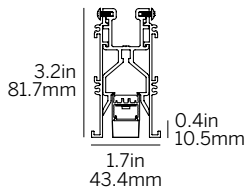

Recessed Return Trim (RRT)