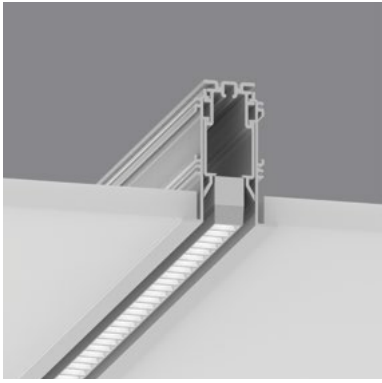

# 20 Linear Recessed Flush Louver

Ordering Information									
Model	Fixation	Pattern	Length	Power <sup>1</sup>	CRI/CCT <sup>2</sup>	Driver <sup>3</sup>	Lens	Finish	Options
WG-20LRF	RPT RBT RRT RGT9 RGT15	S	A	L M	927 930 935 940	X SW D010 DALI LE	LL45W LL45B	W (std) B G F	BEC FEC PEC

Recessed Plaster Trim (RPT)

Recessed Bezel Trim (RBT)

Recessed Return Trim (RRT)

Recessed Grid Trim (RGT9/RGT15)

## Luminaire

- Continuous, Louver flush to the ceiling plane.
- Field replaceable LED boards.
- 90+ CRI, 3 steps MacAdam.
- Specify housing to nearest 0.25" (6.35mm), light insert delivered in 4.74" (120mm) increments.
- Standard and custom corners.
- Supplied with 4' (1220mm) class 2 plenum rated feed cable per fixture lengths.

## Fixation

- RPT = Recessed plaster trim
- RBT = Recessed bezel trim
- RRT = Recessed return trim
- RGT9 = Recessed Grid Trim 9/16" (14mm)
- RGT15 = Recessed Grid Trim 15/16" (24mm)