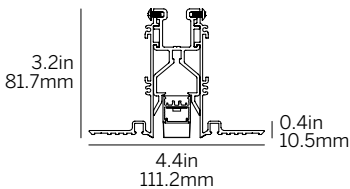

# 20 Linear Recessed Flush Louver

Ordering Information									
Model	Fixation	Pattern	Length	Power <sup>1</sup>	CRI/CCT <sup>2</sup>	Driver <sup>3</sup>	Lens	Finish	Options
WG-20LRF	RPT RBT RRT RGT9 RGT15	S	A	L M	927 930 935 940	X SW D010 DALI LE	LL45W LL45B	W (std) B G F	BEC FEC PEC

## Luminaire

- Continuous, Louver flush to the ceiling plane.
- Field replaceable LED boards.
- 90+ CRI, 3 steps MacAdam.
- Specify housing to nearest 0.25" (6.35mm), light insert delivered in 4.74" (120mm) increments.
- Standard and custom corners.
- Supplied with 4' (1220mm) class 2 plenum rated feed cable per fixture lengths.

## Fixation

- RPT = Recessed plaster trim
- RBT = Recessed bezel trim
- RRT = Recessed return trim
- RGT9 = Recessed Grid Trim 9/16" (14mm)
- RGT15 = Recessed Grid Trim 15/16" (24mm)

## Length

- A = specify inches to the nearest 0.25" (6.35mm), 72.25" (1835mm), light insert delivered in 4.74" (120mm) increments.