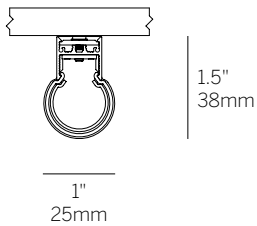

20 Linear Surface Round Opal Diffuser

whitegoods

Ordering Information									
Model	Fixation	Pattern	Length	Power ¹	CRI/ CCT ²	Driver ³	Lens	Finish	Cable
WG-20LDL-SM		S					ROD		
WG-20LDL-SM	GT9 GT15 MM SC A90 A180	S	24 36 48 60 72 84 96 Specify ≤ 96	L M	927 930 935 940	X SW D010 DALI LE	ROD	W (std) B G F	C4 (std) C10 C20 C30

Luminaire

- Tubular design gives light in all directions, including behind the luminaire, 315° distribution.
- Delivers a soft, even spread of light.
- End-to-end mounting gives uninterrupted lighting effect.
- Available in 0.25" (6.35mm) increments.
- Field replaceable LED boards.
- 90+ CRI, 3 steps MacAdam.
- Supplied with 4' (1220mm) class 2 plenum rated feed cable per fixture lengths.

Fixation

- GT9 = 9/16" T-bar grid clip
- GT15 = 15/16" T-bar grid clip
- MM = Magnet mounting
- SC = Screw clip
- A90 = Adjustable 90° bracket
- A180 = Adjustable 180° bracket

Pattern

- S = Straight run (individual fixtures only, runs are made up from standalone units ≤ 96" (2400mm))

Length

- 24 = 24" (610mm)
- 36 = 36" (915mm)
- 48 = 48" (1220mm)
- 60 = 60" (1525mm)
- 72 = 72" (1830mm)
- 84 = 84" (2130mm)
- 96 = 96" (2440mm)
- Specify ≤ 96" (2440mm)

Power¹

- L = 10.5W/m low power (24V)
- M = 21W/m mid power (24V)