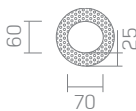

Specifier Details