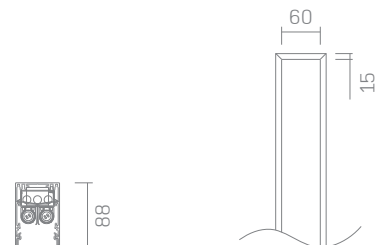

Specifier Details

Ordering Information

Code	Length mm	Power Supply	Voltage	Emergency
P60L plaster-in	600 standard length	ND* non-dim 1-10V 1-10 Volt dim DALI DALI protocol DSI Digital	220-240V* standard 120 - 277V universal	EMND non-dim EMST self-test EMDA DALI
B60L bezel	900mm standard length			
	1200mm standard length			
	1500mm standard length			
	1800mm standard length			
	2400mm standard length			
	Specify length			

* Items available for Quickship

Product Description

A 60mm linear recessed luminaire with bezel trim or trimless 'plaster-in' for absolute minimal visual impact.

Lamp

T5 fluorescent
Base: G5
Lamp power: 14W
Lamp lumens: 1200 lm
Information shown based on one T5 lamp

Cut-out

75mm x (overall length + 20mm)

Power Supply

- ND: non dimming
- 1-10V: 1-10 Volt dimming, min 10%
- DALI: DALI protocol, min 10%
- DSI: Digital

Voltage

220-240V AC 50-60Hz
120-277V universal AC 50-60Hz

Emergency

EMND: emergency non-dimmable
EMST: emergency self-test
EMDA: emergency DALI protocol

Finish

Standard product finish is white powder coated RAL 9010 with 30% gloss.

Note

Indicative lamp information shown. Consult lamp manufacturer for current information.