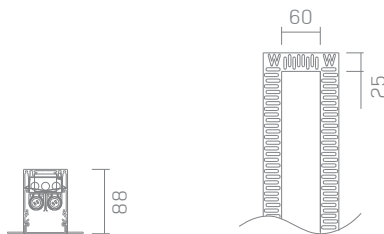

Specifier Details

Ordering Information

Code	Length mm	Power Supply	Voltage	Emergency
P60L plaster-in	600 standard length	ND* non-dim 1-10V 1-10 Volt dim DALI DALI protocol DSI Digital	220-240V* standard 120 - 277V universal	EMND non-dim EMST self-test EMDA DALI
B60L bezel	900mm standard length			
	1200mm standard length			
	1500mm standard length			
	1800mm standard length			
	2400mm standard length			
	Specify length			

* Items available for Quickship

Product Description

A 60mm linear recessed luminaire with bezel trim or trimless 'plaster-in' for absolute minimal visual impact.

Lamp

T5 fluorescent
Base: G5
Lamp power: 14W
Lamp lumens: 1200 lm
Information shown based on one T5 lamp

Cut-out

75mm x (overall length + 20mm)

Power Supply

- ND: non dimming
- 1-10V: 1-10 Volt dimming, min 10%
- DALI: DALI protocol, min 10%
- DSI: Digital

Voltage

220-240V AC 50-60Hz
120-277V universal AC 50-60Hz

Emergency

EMND: emergency non-dimmable
EMST: emergency self-test
EMDA: emergency DALI protocol

Finish

Standard product finish is white powder coated RAL 9010 with 30% gloss.

Note

Indicative lamp information shown. Consult lamp manufacturer for current information.