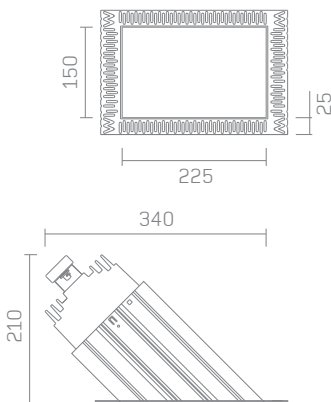

## Product Description

A 150 x 225mm rectangular wall wash luminaire recessed directional gimbal luminaire with absolute minimal visual impact.

### Cut-out

170 x 245 mm

## Note

- Indicative lamp information shown. Consult lamp manufacturer for current information.
  - 30° tilt in all directions.
- Please contact Whitegoods for further lamp specifications.