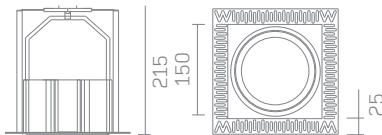

# 150 Square Gimbal

whitegoods

Project Title: .....

Luminaire Ref: .....

plaster-in

bezel

## Ordering Information

Code	Module	Diffuser	Power Supply	Voltage	Emergency
<b>P150SRG*</b> plaster-in <b>B150SRG*</b> bezel	<b>LVAR111/LED111*</b> low voltage metal reflector/ LED metal reflector <b>CDM-TC*</b> ceramic discharge metal halide <b>CDMR111*</b> ceramic discharge metal reflector	<b>OA*</b> open aperture (see accessories for available options.)	<b>ND</b> non-dim <b>1-10V</b> 1-10 Volt dim <b>TR</b> trailing edge dim <b>DALI</b> DALI protocol <b>DSI</b> Digital	<b>220-240V</b> standard <b>120-277V</b> universal	<b>EMND</b> non-dim

## Product Description

A 150mm square recessed directional gimbal luminaire with absolute minimal visual impact.

### Cut-out

170 x 170 mm