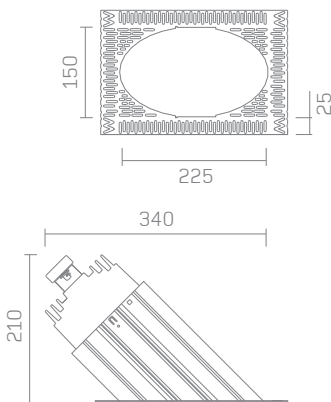

Specifier Details