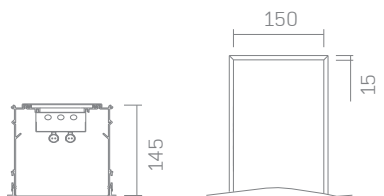

150 Linear

Project Title:

Luminaire Ref:

plaster-in

bezel

Specifier Details

Ordering Information

Code	Length mm	Power Supply	Voltage	Emergency
P150L plaster-in	600 standard length	ND non-dim 1-10V 1-10 Volt dim DALI DALI protocol DSI Digital	220-240V* standard 120 - 277V universal	EMND non-dim EMST self-test EMDA DALI
B150L bezel	900mm standard length			
	1200mm standard length			
	1500mm standard length			
	1800mm standard length			
	2400mm standard length			
	Specify length			

* Items available for Quickship

Product Description

A 150mm linear recessed luminaire with bezel trim or trimless 'plaster-in' for absolute minimal visual impact.

Lamp

T5 fluorescent
Base: G5
Lamp power: 2 x 14W
Lamp lumens: 2400 lm
Information shown based on twin lamp configuration.