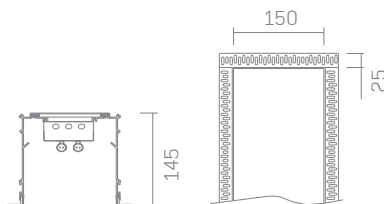

150 Linear

Project Title:

Luminaire Ref:

plaster-in

bezel

Specifier Details

Ordering Information

Code	Length mm	Power Supply	Voltage	Emergency
P150L plaster-in	600 standard length	ND non-dim 1-10V 1-10 Volt dim DALI DALI protocol DSI Digital	220-240V* standard 120 - 277V universal	EMND non-dim EMST self-test EMDA DALI
B150L bezel	900mm standard length			
	1200mm standard length			
	1500mm standard length			
	1800mm standard length			
	2400mm standard length			
	Specify length			

* Items available for Quickship

Product Description

A 150mm linear recessed luminaire with bezel trim or trimless 'plaster-in' for absolute minimal visual impact.

Lamp

T5 fluorescent
Base: G5
Lamp power: 2 x 14W
Lamp lumens: 2400 lm
Information shown based on twin lamp configuration.