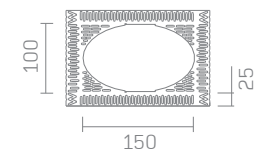

100 Round Wall Wash Recessed Gimbal LED

whitegoods

Project Title: .....

Luminaire Ref: .....

Press to send

Send form to whitegoods

Ordering Information

Code	Module	Beam °	Diffuser	Driver	Voltage	Emergency
P100RWWG* plaster-in	XI-830-780* 80 CRI 8.8W 780 lm	Xicato 40°* degree	OA* open aperture (see accessories for available options)	ND non-dim 0-10V 0-10 Volt dim 1-10V 1-10 Volt dim TR trailing edge dim DALI DALI protocol	220-240V standard 120-277V universal	EMND non-dim EMST self-test EMDA DALI
	XI-930-500* 95 CRI 8.5W 500	Xicato 56° degree				
	CL-830-1300 80 CRI 13.6W 1360 lm	Citiled 19°* degree 41°* degree				

* Items available for Quickship

Product Description

100mm oval recessed luminaire trimless 'plaster-in' for absolute minimal visual impact. Available with recessed gimbal system.

Module

Example code: XI-830-1070

XI = Xicato / CL = Citizen
830 = 80CRI with 3000 Kelvin
1070 = 1070 lumen

Module: XI-827 / 830 / 840
780 lm running at 8.8W

Module Artist: XI-927 / 930 / 940
500 lm running at 8.5W
Xicato Artist LED are 95CRI

Module: CL-827 / 830 / 835 / 840
1360 lm running at 13.6W

Cut-out

Ø 120-170 mm

Accessories

AC-50-F: frosted glass
AG-50-C: clear glass
AG-50-S: sculpture glass
AG-50-P: micro prismatic glass
AL-50: louvre
AS-50: snoot

Driver

- ND: non-dimming
- 0-10V: 0-10 Volt dimming, min 0.1%
- 1-10V: 1-10 Volt dimming, min 10%
- TR: trailing edge dimming
- DALI: DALI protocol, min 10%

All drivers are suitable for remote mounting up to 10 meters from fixture. Longer distances are available on request.

Voltage

220-240V AC 50-60Hz
120-277V universal AC 50-60Hz

Emergency

EMND: emergency non-dimmable
EMST: emergency self-test
EMDA: emergency DALI protocol

Finish

Standard product finish is white powder coated RAL 9010 with 30% gloss.

Note