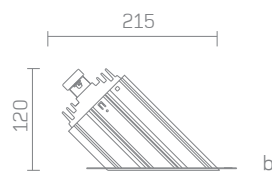

100 Round Wall Wash Recessed Gimbal LED

whitegoods

Project Title: .....

Luminaire Ref: .....

Press to send

Send form to whitegoods

Ordering Information

Code	Module	Beam °	Diffuser	Driver	Voltage	Emergency
P100RWWG* plaster-in	XI-830-780* 80 CRI 8.8W 780 lm	Xicato 40°* degree	OA* open aperture (see accessories for available options)	ND non-dim 0-10V 0-10 Volt dim 1-10V 1-10 Volt dim TR trailing edge dim DALI DALI protocol	220-240V standard 120-277V universal	EMND non-dim EMST self-test EMDA DALI
	XI-930-500* 95 CRI 8.5W 500	Xicato 56° degree				
	CL-830-1300 80 CRI 13.6W 1360 lm	Citiled 19°* degree 41°* degree				

* Items available for Quickship

Product Description

100mm oval recessed luminaire trimless 'plaster-in' for absolute minimal visual impact. Available with recessed gimbal system.

Module

Example code: XI-830-1070

XI = Xicato / CL = Citizen
830 = 80CRI with 3000 Kelvin
1070 = 1070 lumen

Module: XI-827 / 830 / 840
780 lm running at 8.8W

Module Artist: XI-927 / 930 / 940
500 lm running at 8.5W
Xicato Artist LED are 95CRI

Module: CL-827 / 830 / 835 / 840
1360 lm running at 13.6W

Cut-out

Ø 120-170 mm

Accessories

AC-50-F: frosted glass
AG-50-C: clear glass
AG-50-S: sculpture glass
AG-50-P: micro prismatic glass
AL-50: louvre
AS-50: snoot

Driver

- ND: non-dimming
- 0-10V: 0-10 Volt dimming, min 0.1%
- 1-10V: 1-10 Volt dimming, min 10%
- TR: trailing edge dimming
- DALI: DALI protocol, min 10%

All drivers are suitable for remote mounting up to 10 meters from fixture. Longer distances are available on request.

Voltage

220-240V AC 50-60Hz
120-277V universal AC 50-60Hz

Emergency

EMND: emergency non-dimmable
EMST: emergency self-test
EMDA: emergency DALI protocol

Finish

Standard product finish is white powder coated RAL 9010 with 30% gloss.

Note