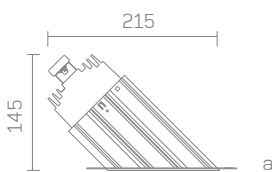

100 Round Wall Wash Recessed Gimbal LED

whitegoods

Project Title: .....

Luminaire Ref: .....

Press to send

Send form to whitegoods

Ordering Information

Code	Module	Beam °	Diffuser	Driver	Voltage	Emergency
P100RWWG* plaster-in	XI-830-780* 80 CRI 8.8W 780 lm	Xicato 40°* degree	OA* open aperture (see accessories for available options)	ND non-dim 0-10V 0-10 Volt dim 1-10V 1-10 Volt dim TR trailing edge dim DALI DALI protocol	220-240V standard 120-277V universal	EMND non-dim EMST self-test EMDA DALI
	XI-930-500* 95 CRI 8.5W 500	Xicato 56° degree				
	CL-830-1300 80 CRI 13.6W 1360 lm	Citiled 19°* degree 41°* degree				

* Items available for Quickship

Product Description

100mm oval recessed luminaire trimless 'plaster-in' for absolute minimal visual impact. Available with recessed gimbal system.

Module

Example code: XI-830-1070

XI = Xicato / CL = Citizen
830 = 80CRI with 3000 Kelvin
1070 = 1070 lumen

Module: XI-827 / 830 / 840
780 lm running at 8.8W

Module Artist: XI-927 / 930 / 940
500 lm running at 8.5W
Xicato Artist LED are 95CRI

Module: CL-827 / 830 / 835 / 840
1360 lm running at 13.6W

Cut-out

Ø 120-170 mm

Accessories

AC-50-F: frosted glass
AG-50-C: clear glass
AG-50-S: sculpture glass
AG-50-P: micro prismatic glass
AL-50: louvre
AS-50: snoot

Driver

- ND: non-dimming
- 0-10V: 0-10 Volt dimming, min 0.1%
- 1-10V: 1-10 Volt dimming, min 10%
- TR: trailing edge dimming
- DALI: DALI protocol, min 10%

All drivers are suitable for remote mounting up to 10 meters from fixture. Longer distances are available on request.

Voltage

220-240V AC 50-60Hz
120-277V universal AC 50-60Hz

Emergency

EMND: emergency non-dimmable
EMST: emergency self-test
EMDA: emergency DALI protocol

Finish

Standard product finish is white powder coated RAL 9010 with 30% gloss.

Note