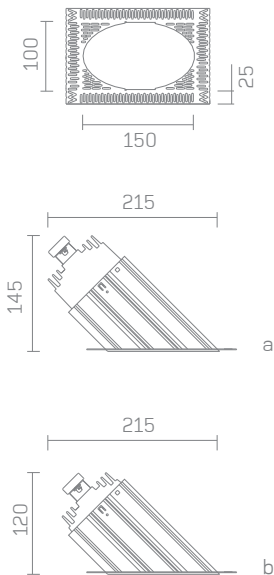

Specifier Details