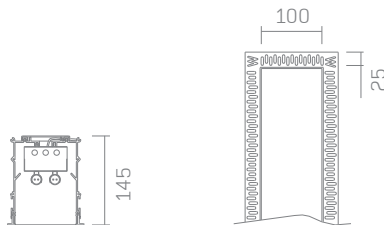

Project Title:

Luminaire Ref:

plaster-in

bezel

Specifier Details

Ordering Information

Code	Length mm	Power Supply	Voltage	Emergency
P100L plaster-in	600 standard length	ND* non-dim 1-10V 1-10 Volt dim DALI DALI protocol DSI Digital	220-240V* standard 120 - 277V universal	EMND non-dim EMST self-test EMDA DALI
B100L bezel	900mm standard length			
	1200mm standard length			
	1500mm standard length			
	1800mm standard length			
	2400mm standard length			
	Specify length			

* Items available for Quickship

Product Description

A 100mm linear recessed luminaire with bezel trim or trimless 'plaster-in' for absolute minimal visual impact.

Lamp

T5 fluorescent
Base: G5
Lamp power: 2 x 14W
Lamp lumens: 2400 lm
Information shown based on twin lamp configuration.