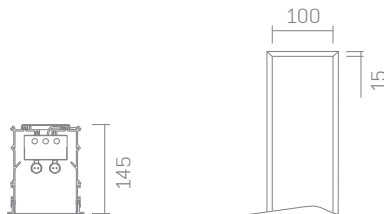

Project Title:

Luminaire Ref:

plaster-in

bezel

Specifier Details

Ordering Information

Code	Length mm	Power Supply	Voltage	Emergency
P100L plaster-in	600 standard length	ND* non-dim 1-10V 1-10 Volt dim DALI DALI protocol DSI Digital	220-240V* standard 120 - 277V universal	EMND non-dim EMST self-test EMDA DALI
B100L bezel	900mm standard length			
	1200mm standard length			
	1500mm standard length			
	1800mm standard length			
	2400mm standard length			
	Specify length			

* Items available for Quickship

Product Description

A 100mm linear recessed luminaire with bezel trim or trimless 'plaster-in' for absolute minimal visual impact.

Lamp

T5 fluorescent
Base: G5
Lamp power: 2 x 14W
Lamp lumens: 2400 lm
Information shown based on twin lamp configuration.