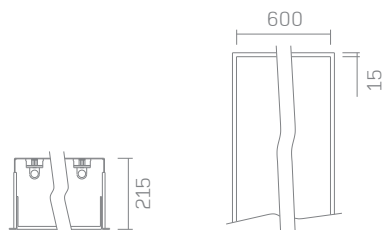

600 Panel

Project Title:

Luminaire Ref:

plaster-in

bezel

Specifier Details

Ordering Information

Code	Length mm	Power Supply	Voltage	Emergency
P600LP plaster-in	600 standard length	ND* non-dim 1-10V 1-10 Volt dim DALI DALI protocol DSI Digital	220-240V* standard 120 - 277V universal	EMND non-dim EMST self-test EMDA DALI
B600LP bezel	900mm standard length			
	1200mm standard length			
	1500mm standard length			
	1800mm standard length			
	2400mm standard length			
	Specify length			

* Items available for Quickship

Product Description

A 600mm panel recessed luminaire with bezel trim or trimless 'plaster-in' for absolute minimal visual impact.

Lamp

T5 fluorescent
Base: G5
Lamp power: 4 x 14W
Lamp lumens: 5400 lm
Information shown based on twin lamp configuration.