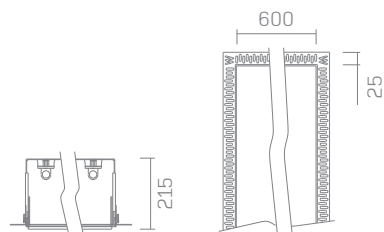

600 Panel

Project Title:

Luminaire Ref:

plaster-in

bezel

Specifier Details

Ordering Information

Code	Length mm	Power Supply	Voltage	Emergency
P600LP plaster-in	600 standard length	ND* non-dim 1-10V 1-10 Volt dim DALI DALI protocol DSI Digital	220-240V* standard 120 - 277V universal	EMND non-dim EMST self-test EMDA DALI
B600LP bezel	900mm standard length			
	1200mm standard length			
	1500mm standard length			
	1800mm standard length			
	2400mm standard length			
	Specify length			

* Items available for Quickship

Product Description

A 600mm panel recessed luminaire with bezel trim or trimless 'plaster-in' for absolute minimal visual impact.

Lamp

T5 fluorescent
Base: G5
Lamp power: 4 x 14W
Lamp lumens: 5400 lm
Information shown based on twin lamp configuration.

Cut-out

120mm x (overall length + 20mm)

Power Supply

- ND: non dimming
- 1-10V: 1-10 Volt dimming, min 10%
- DALI: DALI protocol, min 10%
- DSI: Digital

Voltage

220-240V AC 50-60Hz
120-277V universal AC 50-60Hz