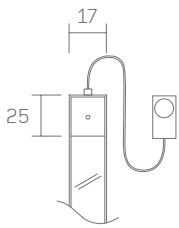

## Ordering Information

Frame	Type	Length	LED <sup>1</sup>	Color <sup>2</sup>	Voltage <sup>4</sup>	Power	Diffuser	Mount	Options
WG-UC20LDL	S	300	L	827	STD	S	OD (std) SD	MM CM	W
		600	M	830	UNV				
		900		835					
		1200		840					
				927					
				930					
		935							
		1200		940					

### Length

- 300 = 325mm
- 600 = 625mm
- 900 = 925mm
- 1200 = 1225mm