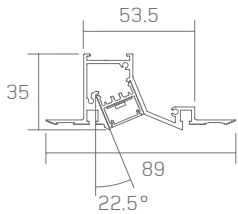

20 Linear Plaster-in Wallwash LED

whitegoods

Project Title:

Luminaire Ref:

Plaster-in

Ordering Information									
Frame	Type	Length	LED ¹	Color ²	Voltage ⁴	Power	Diffuser	Mount	Options
WG-P20LWW	S	A	L M	827	STD	S	OD (std)	P	C4 (std) C10 C20 C30 DL
				830	UNV	D010	SD		
				835		D110			
				840		DALI			
				927					
				930					
				935					
				940					

Type

- S = Straight run

Length

- A = specify millimetres to the nearest 1mm (i.e. 5000mm)

LED¹

- L = Low Power (10W/m)
- M = Mid Power (20W/m)

Color / Lumens²

80+ CRI minimum (Low/Mid)

Mounting

- P = plaster-in

Options

- C4 = 1220mm tray cable (standard)
- C10 = 3000mm tray cable
- C20 = 6000mm tray cable
- C30 = 9000mm tray cable
- DL = Damp location

Notes

- Wattage shown does not include power supplies/drivers.
- Delivered lumens with satin diffuser shown. Lumens for CRI 90(+), are about 16% lower compared to standard CRI 80(+).
- Remote power supply required. See power supply page for details.
- For specification of Whitegoods products in North America please visit interlux/whitegoods
- Manufacturer LED module detail shown. Refer to photometry data for delivered lumens (LM79-08 results) on the Whitegoods website.