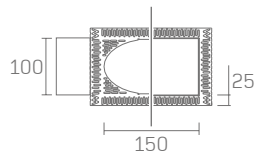

100 Round Wallwash 45 LED

whitegoods

Project Title:

Luminaire Ref:

plaster-in

Ordering Information

| Frame | LED ¹ | Rated Lumens | Beam ^o | Voltage ² | Power Supply | Diffuser | Options |
|----------------------------|-------------------------------|----------------------|-------------------|----------------------|---------------------------|----------------|---------|
| WG-P100RWW45 plaster-in | 80 CRI XTD-827 | 2000 15.2W | 25 46 | STD UNV | S D010 D110 DALI | CG FR MP | EM |
| | XTD-830 XTD-835 XTD-840 | 1490 10.6W | | | | | |
| | 95 CRI XTD-927 | 1300 13.3W | | | | | |
| | XTD-930 XTD-935 XTD-940 | 965 9.2W | | | | | |

For North America specification please visit inter-lux.com/products/100-round-wallwash-45/

Luminaire

- Trimless 'plaster-in' oval angled gimbal for drywall ceilings with 45° tilt..
- Installation from below for remodel or new construction.
- 'Easy click' tool free installation of diecast aluminum lamp insert module.
- Diecast aluminum trim housing with heavy gauge galvanized steel yoke with removable jbox from below ceiling.
- Pre-wired with a 'Plug and Play' electrical connection.
- Adjustable frosted diffuser (standard), other diffusers available.
- Powder coat painted white - RAL 9010.