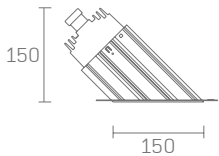

100 Round Wallwash 45 LED

whitegoods

Project Title:

Luminaire Ref:

plaster-in

Ordering Information

| Frame | LED ¹ | Rated Lumens | Beam ^o | Voltage ² | Power Supply | Diffuser | Options |
|----------------------------|-------------------------------|----------------------|-------------------|----------------------|---------------------------|----------------|---------|
| WG-P100RWW45 plaster-in | 80 CRI XTD-827 | 2000 15.2W | 25 46 | STD UNV | S D010 D110 DALI | CG FR MP | EM |
| | XTD-830 XTD-835 XTD-840 | 1490 10.6W | | | | | |
| | 95 CRI XTD-927 | 1300 13.3W | | | | | |
| | XTD-930 XTD-935 XTD-940 | 965 9.2W | | | | | |

For North America specification please visit inter-lux.com/products/100-round-wallwash-45/

Luminaire

- Trimless 'plaster-in' oval angled gimbal for drywall ceilings with 45° tilt..
- Installation from below for remodel or new construction.
- 'Easy click' tool free installation of diecast aluminum lamp insert module.
- Diecast aluminum trim housing with heavy gauge galvanized steel yoke with removable jbox from below ceiling.
- Pre-wired with a 'Plug and Play' electrical connection.
- Adjustable frosted diffuser (standard), other diffusers available.
- Powder coat painted white - RAL 9010.