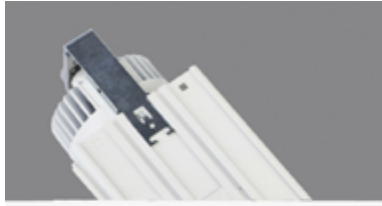

100 Round Wallwash 45 LED

whitegoods

Project Title:

Luminaire Ref:

plaster-in

Ordering Information

| Frame | LED ¹ | Rated Lumens | Beam ^o | Voltage ² | Power Supply | Diffuser | Options |
|----------------------------|-------------------------------|----------------------|-------------------|----------------------|---------------------------|----------------|---------|
| WG-P100RWW45 plaster-in | 80 CRI XTD-827 | 2000 15.2W | 25 46 | STD UNV | S D010 D110 DALI | CG FR MP | EM |
| | XTD-830 XTD-835 XTD-840 | 1490 10.6W | | | | | |
| | 95 CRI XTD-927 | 1300 13.3W | | | | | |
| | XTD-930 XTD-935 XTD-940 | 965 9.2W | | | | | |

For North America specification please visit inter-lux.com/products/100-round-wallwash-45/

Luminaire

- Trimless 'plaster-in' oval angled gimbal for drywall ceilings with 45° tilt..
- Installation from below for remodel or new construction.
- 'Easy click' tool free installation of diecast aluminum lamp insert module.
- Diecast aluminum trim housing with heavy gauge galvanized steel yoke with removable jbox from below ceiling.
- Pre-wired with a 'Plug and Play' electrical connection.
- Adjustable frosted diffuser (standard), other diffusers available.
- Powder coat painted white - RAL 9010.