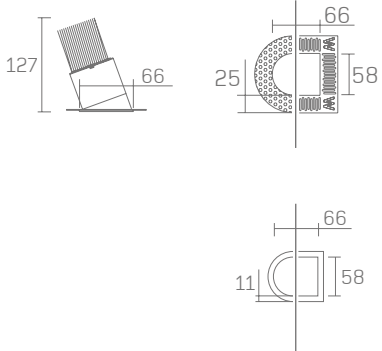

60 Square Wall Wash IP LED

whitegoods

Project Title:

Luminaire Ref:

plaster-in

bezel

Specifier Details

Ordering Information							
Frame	LED ¹	Rated Lumens	Beam ^o	Voltage ²	Power Supply	Diffuser	Options
WG-P60SwwIP plaster-in	80 CRI XTD-827	1300 9.5W	38 54	STD UNV	X S D010 D110 DALI	CG MP	EM
	XTD-830	965					
WG-B60SwwIP bezel trim	XTD-835	6.6W	38 54	STD UNV	X S D010 D110 DALI	CG MP	EM
	XTD-840						
	95 CRI XTD-927	1300 13.3W					
	XTD-930	965					
	XTD-935	9.2W					
	XTD-940						

For North America specification please visit inter-lux.com/products/60-square-wall-wash/

Luminaire

- Bezel trim or trimless 'plaster-in' oval wall washer for drywall ceilings.
- IP65 rated, wet location (suitable for shower).
- Installation from below for remodel or new construction.
- Machined diecast aluminium lamp insert module with retaining springs and gasket.
- Heavy gauge steel trim housing.
- Tool free lamp maintenance.
- Frosted regressed diffuser standard, other diffusers available. Powder coat painted white - RAL 9010.