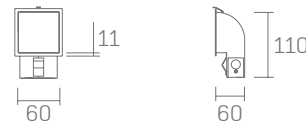

Bezel

Ordering Information					
Frame	LED¹	Rated Lumens	Voltage²	Power Supply	Options
WG-P60SCFW plaster-in	80 CRI CL-827	3.2W 314	STD UNV	X S	EM
WG-B60SCFW bezel trim	CL-830 CL-835 CL-840	335 346 351		D010 D110 DALI	

For North America specification please visit inter-lux.com/products/60-square-ceiling-floor-wash/

Luminaire

- Bezel trim or trimless 'plaster-in' square ceiling or floor washer for drywall.
- Installation from room side of the wall for remodel or new construction.
- 'Easy click' tool free installation of diecast aluminum lamp insert module.
- Heavy gauge steel trim housing.
- Regressed frosted glass lens standard.
- Powder coat painted white - RAL 9010.

LED¹

LED Citizen, 80 CRI

- CL-827-314 = 2700K
- CL-830-335 = 3000K
- CL-835-346 = 3500K
- CL-840-351 = 4000K

Rated Lumens

- 314 = 314lm @ 350mA, 3.2W, 2700K
- 335 = 335lm @ 350mA, 3.2W, 3000K
- 346 = 346lm @ 350mA, 3.2W, 3500K
- 340 = 340lm @ 350mA, 3.2W, 4000K

Voltage²

- STD = 220-240V
- UNV = 120-277V (excludes N. America)

Power Supply (remote)

- X = No driver (to be supplied separately)
- S = Standard driver, non-dimming
- D010 = 0-10V dimming, min 1%
- D110 = 1-10 Volt dimming, min 1%
- DALI = DALI protocol, min 1%

Options

- EM = Contact factory for emergency lighting options.

Notes

1. 1 Other lumen packages available, consult factory.
2. 2 For specification of Whitegoods products in North America please visit interlux/whitegoods
3. 3 Manufacturer LED module detail shown. Refer to photometry data for delivered lumens (LM79-08 results) on the Whitegoods website.

Specifier Details