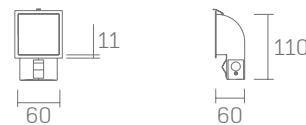

Bezel

Ordering Information					
Frame	LED¹	Rated Lumens	Voltage²	Power Supply	Options
WG-P60SCFW plaster-in	80 CRI CL-827	3.2W 314	STD UNV	X S	EM
WG-B60SCFW bezel trim	CL-830 CL-835 CL-840	335 346 351		D010 D110 DALI	

For North America specification please visit inter-lux.com/products/60-square-ceiling-floor-wash/

Luminaire

- Bezel trim or trimless 'plaster-in' square ceiling or floor washer for drywall.
- Installation from room side of the wall for remodel or new construction.
- 'Easy click' tool free installation of diecast aluminum lamp insert module.
- Heavy gauge steel trim housing.
- Regressed frosted glass lens standard.
- Powder coat painted white - RAL 9010.

LED¹

LED Citizen, 80 CRI

- CL-827-314 = 2700K
- CL-830-335 = 3000K
- CL-835-346 = 3500K
- CL-840-351 = 4000K

Rated Lumens

- 314 = 314lm @ 350mA, 3.2W, 2700K
- 335 = 335lm @ 350mA, 3.2W, 3000K
- 346 = 346lm @ 350mA, 3.2W, 3500K
- 340 = 340lm @ 350mA, 3.2W, 4000K

Voltage²

- STD = 220-240V
- UNV = 120-277V (excludes N. America)

Power Supply (remote)

- X = No driver (to be supplied separately)
- S = Standard driver, non-dimming
- D010 = 0-10V dimming, min 1%
- D110 = 1-10 Volt dimming, min 1%
- DALI = DALI protocol, min 1%

Options

- EM = Contact factory for emergency lighting options.

Notes

1. 1 Other lumen packages available, consult factory.
2. 2 For specification of Whitegoods products in North America please visit interlux/whitegoods
3. 3 Manufacturer LED module detail shown. Refer to photometry data for delivered lumens (LM79-08 results) on the Whitegoods website.

Specifier Details