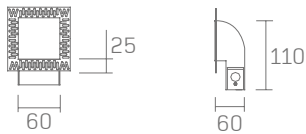

Plaster-in