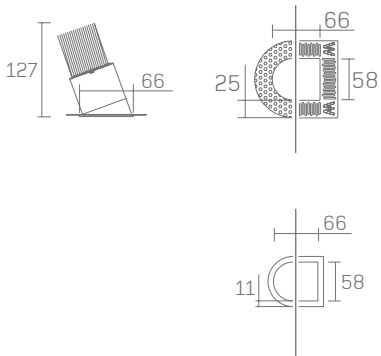

60 Round Wall Wash IP LED

whitegoods

Project Title:

Luminaire Ref:

plaster-in

bezel

Specifier Details

Ordering Information							
Frame	LED ¹	Rated Lumens	Beam ^o	Voltage ²	Power Supply	Diffuser	Options
WG-P60RWWIP plaster-in	80 CRI XTD-827	1300 9.5W	38 54	STD UNV	X S D010 D110 DALI	CG MP	EM
	XTD-830	965					
WG-B60RWWIP bezel trim	XTD-835	6.6W					
	XTD-840						
	95 CRI XTD-927	1300 13.3W					
	XTD-930	965					
	XTD-935	9.2W					
	XTD-940						

For North America specification please visit inter-lux.com/products/60-round-wall-wash/

Luminaire

- Bezel trim or trimless 'plaster-in' oval wall washer for drywall ceilings.
- IP65 rated, wet location (suitable for shower).
- Installation from below for remodel or new construction.
- Machined diecast aluminium lamp insert module with retaining springs and gasket.
- Heavy gauge steel trim housing.
- Tool free lamp maintenance.
- Frosted regressed diffuser standard, other diffusers available. Powder coat painted white - RAL 9010.