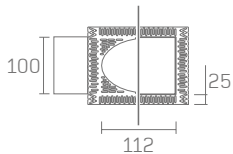

100 Square Wallwash 22 LED

whitegoods

Project Title:

Luminaire Ref:

plaster-in

bezel

Specifier Details

Ordering Information

Frame	LED ¹	Rated Lumens	Beam ^o	Voltage ²	Power Supply	Diffuser	Options
WG-P100SWW22 plaster-in	80 CRI XTD-827	2000 15.2W	25 46	STD UNV	S D010 D110 DALI	CG FR MP	EM
	XTD-830	1490					
WG-B100SWW22 plaster-in	XTD-835	10.6W					
	XTD-840						
	95 CRI XTD-927	1300 13.3W					
	XTD-930	965					
	XTD-935	9.2W					
	XTD-940						