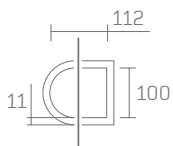

100 Square Wallwash 22 LED

whitegoods

Project Title:

Luminaire Ref:

plaster-in

bezel

Specifier Details

Ordering Information