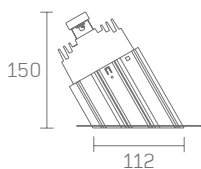

100 Square Wallwash 22 LED

whitegoods

Project Title:

Luminaire Ref:

plaster-in

bezel

Specifier Details

Ordering Information