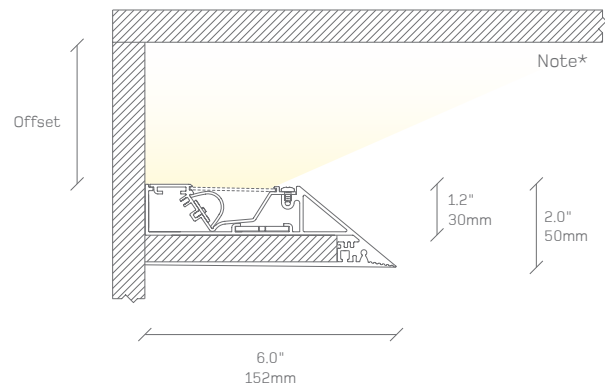

The Edgeless Coves have a leading edge which rakes back to minimise the impression of the luminaire.

The Box Cove has a simple, minimal form factor allowing it to deliver light with the minimum visual impact.

In both cases the aluminium profile forms a perfectly crisp contrasting edge against the lit surface above.

Mounting and Recommended Spacing

Edgeless Cove

Mini Edgeless Cove

Box Cove

Mini Box Cove

Note*

Paint out all internal surfaces of cove in matt white.

Offset

Typical Offset 300mm
Minimum Offset 100mm
Optimum Offset 610mm

2700mm Ceiling, 610mm Optimum Offset

3650mm Ceiling, 610mm Optimum Offset

Values in Lux

The diagrams show the expected light level on the floor and ceiling adjacent to a concealed cove mounting position at the distance from the ceiling indicated.