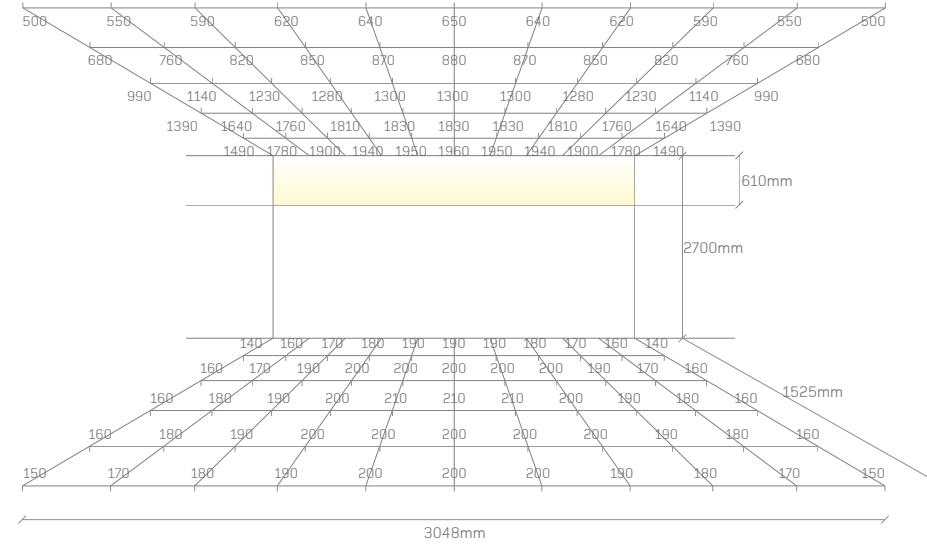

In both cases the aluminium profile forms a perfectly crisp contrasting edge against the lit surface above.

Mounting and Recommended Spacing

Edgeless Cove

Mini Edgeless Cove

Box Cove

Mini Box Cove

Note*

Paint out all internal surfaces of cove in matt white.

Offset

Typical Offset 300mm
Minimum Offset 100mm
Optimum Offset 610mm

2700mm Ceiling, 610mm Optimum Offset

3650mm Ceiling, 610mm Optimum Offset

Values in Lux

The diagrams show the expected light level on the floor and ceiling adjacent to a concealed cove mounting position at the distance from the ceiling indicated.