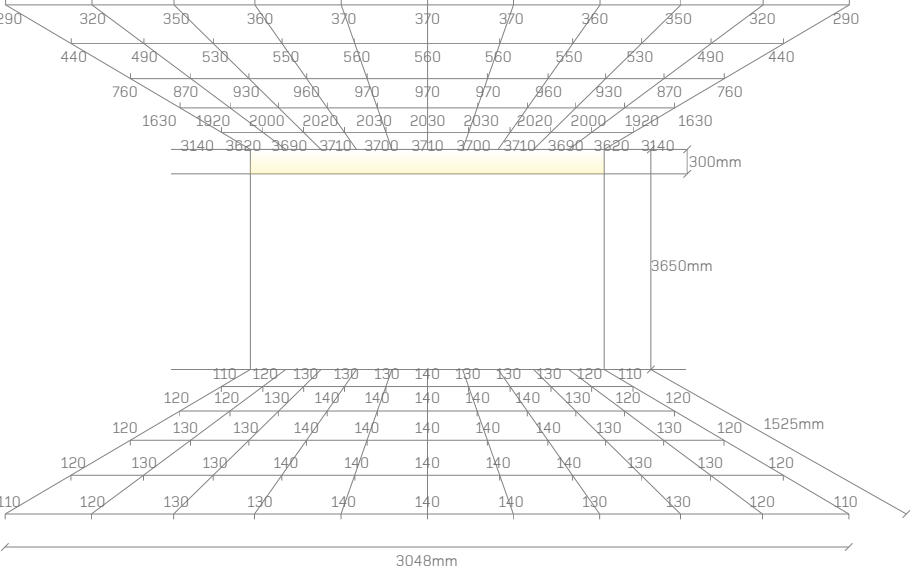

3650mm Ceiling, 300mm Offset