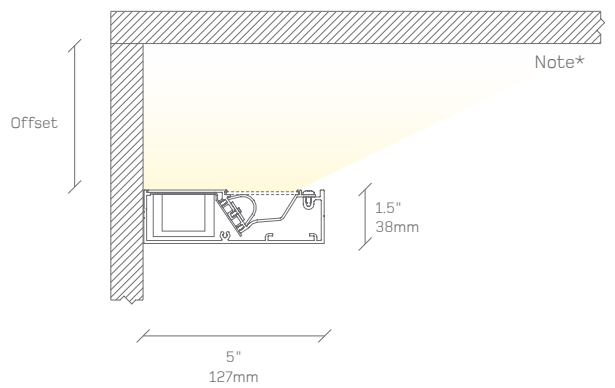

In both cases the aluminium profile forms a perfectly crisp contrasting edge against the lit surface above.

Mounting and Recommended Spacing

Edgeless Cove

Mini Edgeless Cove

Box Cove

Mini Box Cove

Note*

Paint out all internal surfaces of cove in matt white.

Offset

Typical Offset 300mm
Minimum Offset 100mm
Optimum Offset 610mm

2700mm Ceiling, 610mm Optimum Offset

3650mm Ceiling, 610mm Optimum Offset

Values in Lux

The diagrams show the expected light level on the floor and ceiling adjacent to a concealed cove mounting position at the distance from the ceiling indicated.