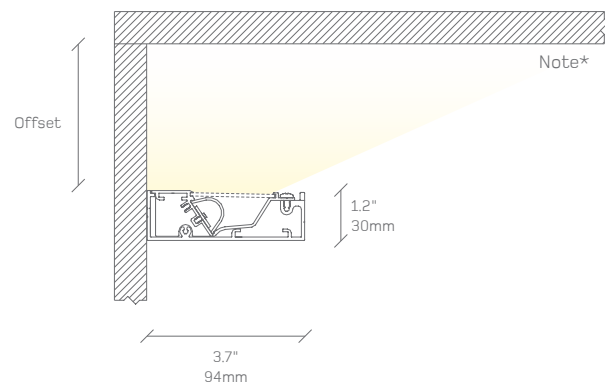

The Edgeless Coves have a leading edge which rakes back to minimise the impression of the luminaire.

The Box Cove has a simple, minimal form factor allowing it to deliver light with the minimum visual impact.

In both cases the aluminium profile forms a perfectly crisp contrasting edge against the lit surface above.

Mounting and Recommended Spacing

Edgeless Cove

Mini Edgeless Cove

Box Cove

Mini Box Cove

Note*

Paint out all internal surfaces of cove in matt white.

Offset

Typical Offset 300mm
Minimum Offset 100mm
Optimum Offset 610mm

2700mm Ceiling, 610mm Optimum Offset

3650mm Ceiling, 610mm Optimum Offset

Values in Lux

The diagrams show the expected light level on the floor and ceiling adjacent to a concealed cove mounting position at the distance from the ceiling indicated.