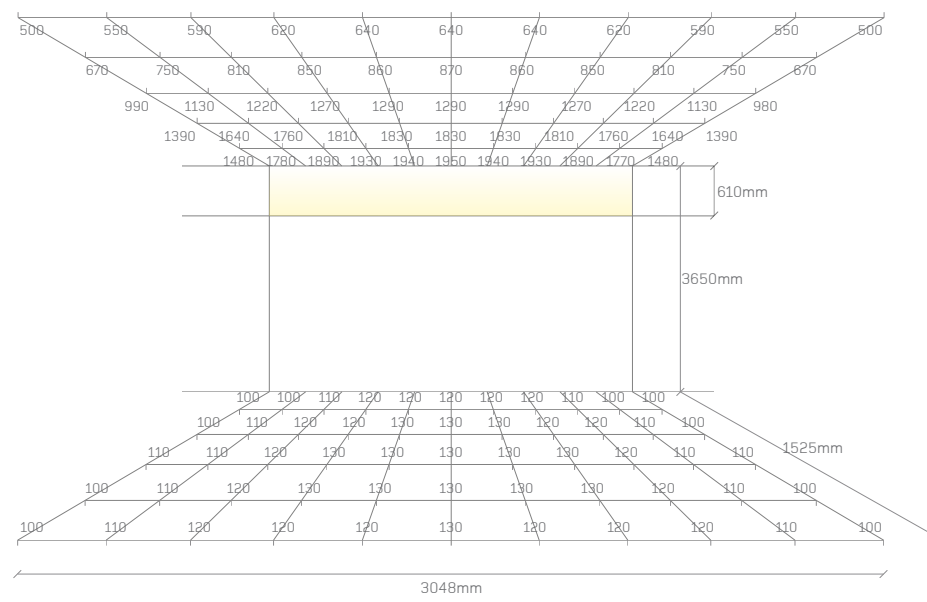

In both cases the aluminium profile forms a perfectly crisp contrasting edge against the lit surface above.

Mounting and Recommended Spacing

Edgeless Cove

Mini Edgeless Cove

Box Cove

Mini Box Cove

Note*

Paint out all internal surfaces of cove in matt white.

Offset

Typical Offset 300mm
Minimum Offset 100mm
Optimum Offset 610mm

2700mm Ceiling, 610mm Optimum Offset

3650mm Ceiling, 610mm Optimum Offset

Values in Lux

The diagrams show the expected light level on the floor and ceiling adjacent to a concealed cove mounting position at the distance from the ceiling indicated.