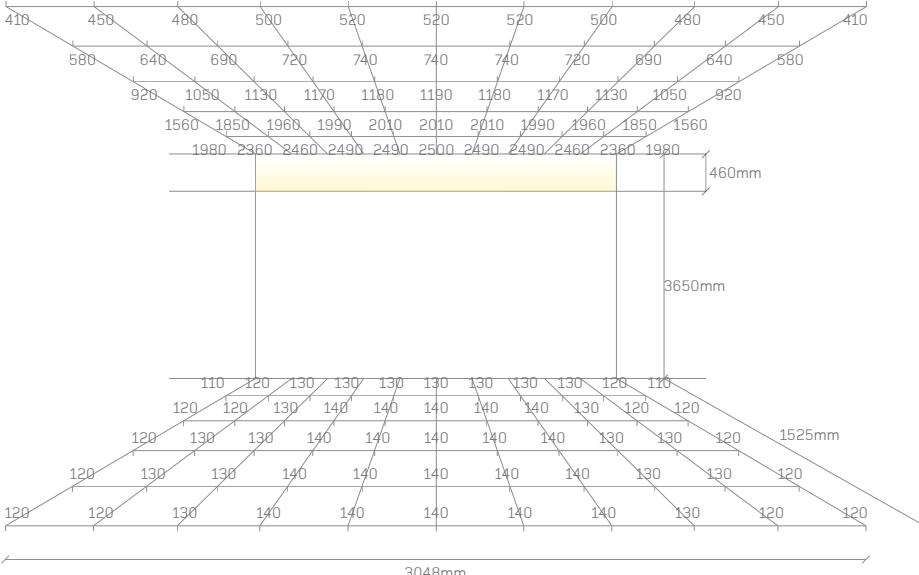

2700mm Ceiling, 300mm Offset

2700mm Ceiling, 460mm Offset

3650mm Ceiling, 300mm Offset

3650mm Ceiling, 460mm Offset

Values in Lux

Values in Lux

Calculated on the following basis:

Reflectances	Maintenance Factor	LED	Diffuser
Ceiling 70%	1.0	2940lm/m*	Snap in Satin
Walls 50%		3000 Kelvin	
Floor 20%		90 CRI	