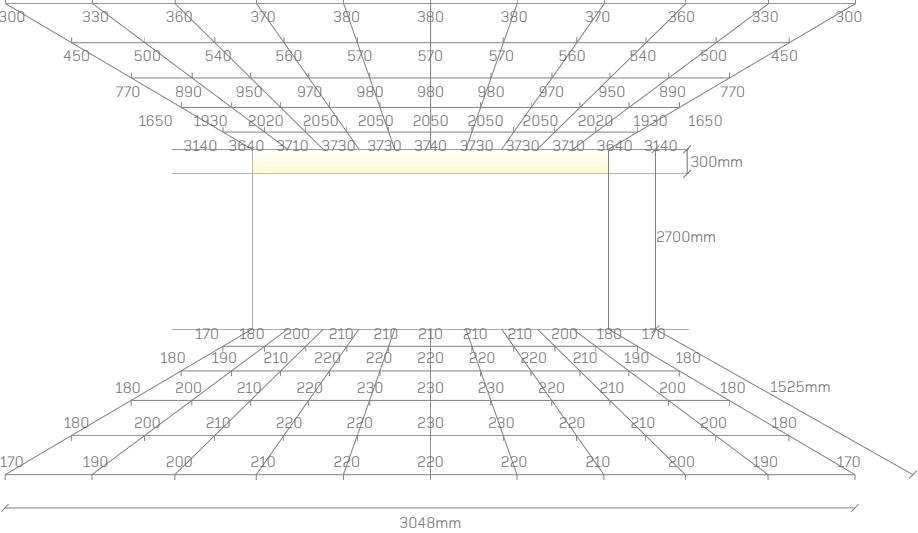

Edgeless Cove and Box Cove - Indirect/Uplighting

WG EC-RPT, WG MEC-RPT, WG BC-SM, WG MBC-SM

2700mm Ceiling, 300mm Offset