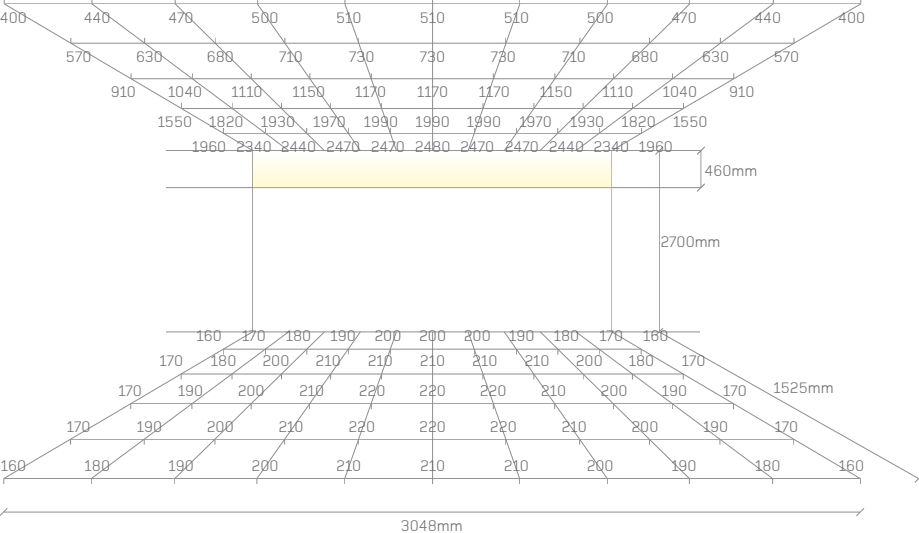

2700mm Ceiling, 460mm Offset