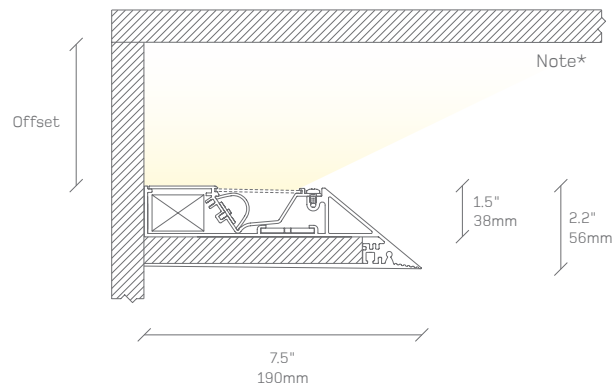

The Edgeless Coves have a leading edge which rakes back to minimise the impression of the luminaire.

The Box Cove has a simple, minimal form factor allowing it to deliver light with the minimum visual impact.

In both cases the aluminium profile forms a perfectly crisp contrasting edge against the lit surface above.

Mounting and Recommended Spacing

Edgeless Cove

Mini Edgeless Cove

Box Cove

Mini Box Cove

Note*

Paint out all internal surfaces of cove in matt white.

Offset

Typical Offset 300mm
Minimum Offset 100mm
Optimum Offset 610mm

2700mm Ceiling, 610mm Optimum Offset

3650mm Ceiling, 610mm Optimum Offset

Values in Lux

The diagrams show the expected light level on the floor and ceiling adjacent to a concealed cove mounting position at the distance from the ceiling indicated.