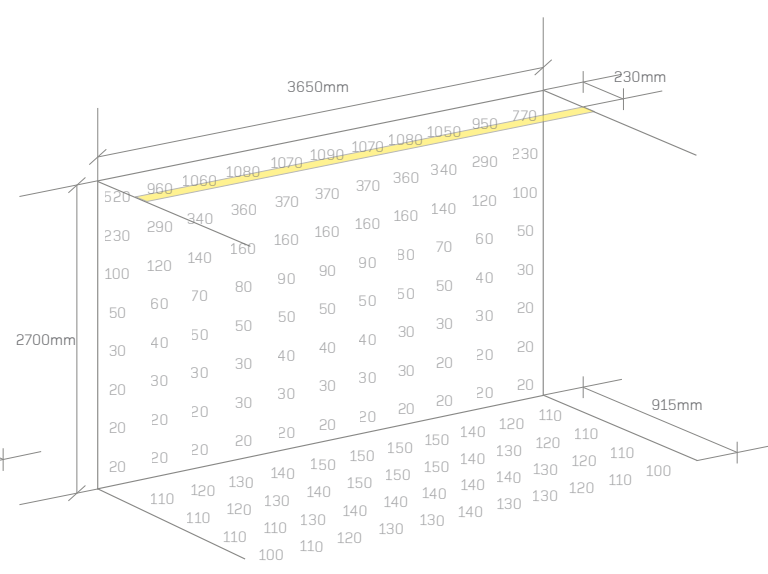

This page shows what we feel are the optimal offsets for the ceiling heights as shown. The following page shows results at different offsets.

3650mm Ceiling, 300mm Optimum Offset

Values in Lux

Calculated on the following basis:

20 Mini Z Cove  
Plaster Trim

Product Details

\*Lumen data correct at the time of print. Source lumens shown. For up to date lumen data refer to specsheet.

# 20 Mini Z Cove - Concealed Vertical Illumination

WG 20MZC-RPT

2700mm Ceiling, 150mm Offset

2700mm Ceiling, 230mm Offset

3650mm Ceiling, 150mm Offset

3650mm Ceiling, 230mm Offset

Calculated on the following basis: