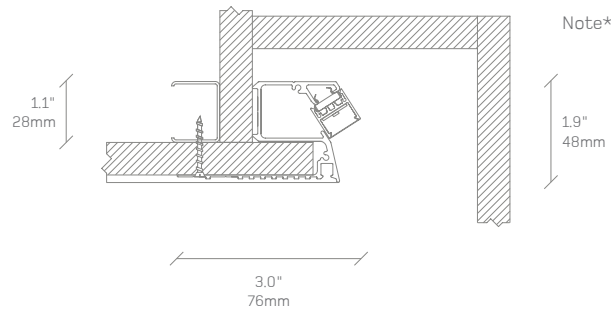

# 20 Mini Z Cove - Concealed Vertical Illumination

WG 20MZC-RPT

Mounting and Recommended Spacing

The Mini Z Cove is a perimeter slot luminaire which delivers light down the surface of the wall from a minimal slot width.

The aluminium mounting profile is exceptionally shallow so this detail can be specified in ceilings with very minimal recess depths.

The leading edge of the profile creates a super crisp finish to the detail and the ceiling, concealing the luminaire in the pocket above.

Alternative Mounting Options

Option 1 Mounting to plenum structure only

Note\*

Option 2 Mounting tight against ceiling structure

Installs within less than a single layer of standard 3 5/8" (90mm) gypsum framing system and 5/8" (15mm) board.

Concealed ceiling wash from wall pocket

Concealed floor wash from wall pocket

2700mm Ceiling, 300mm Optimum Offset

These diagrams indicate light levels to be expected on the wall and floor when using these luminaire types at various distances from the wall.