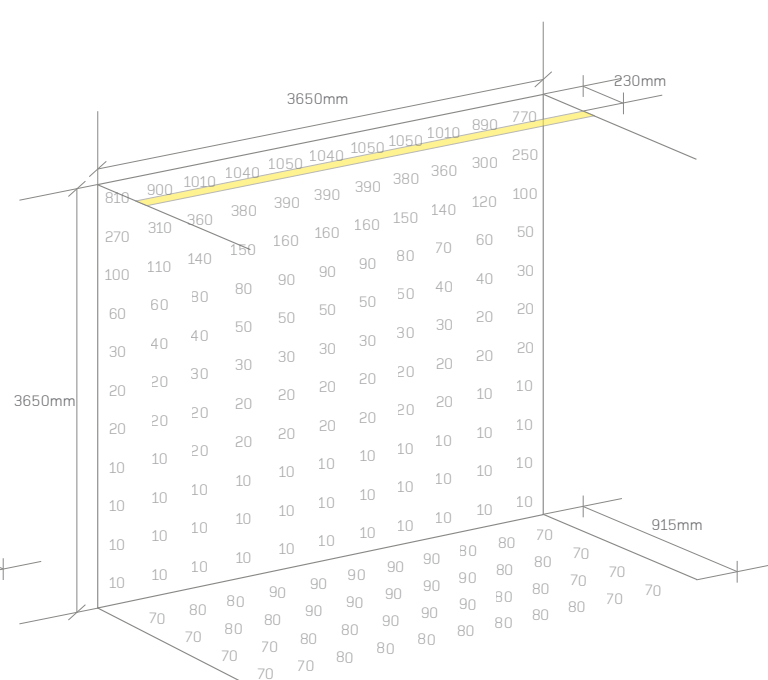

20 Mini Z Cove  
Plaster Trim

Product Details

\*Lumen data correct at the time of print. Source lumens shown. For up to date lumen data refer to specsheet.

# 20 Mini Z Cove - Concealed Vertical Illumination

WG 20MZC-RPT

2700mm Ceiling, 150mm Offset

2700mm Ceiling, 230mm Offset

3650mm Ceiling, 150mm Offset

3650mm Ceiling, 230mm Offset

Calculated on the following basis: