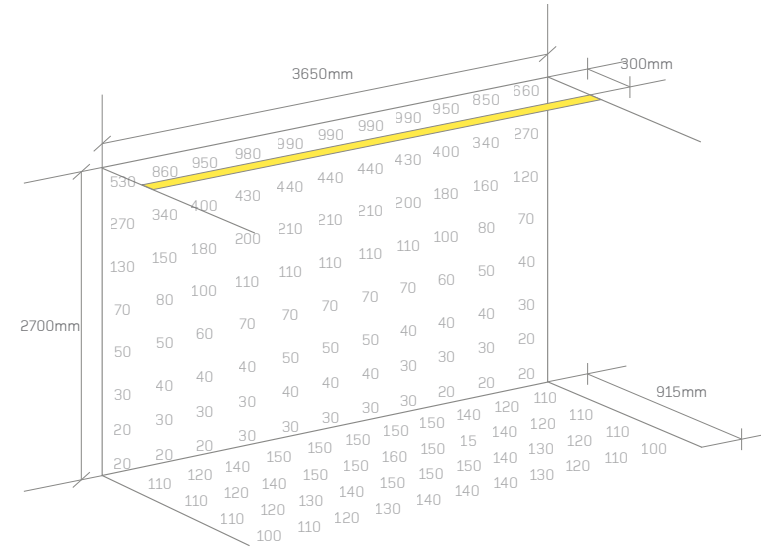

Alternative Mounting Options

Option 1 Mounting to plenum structure only

Note\*

Option 2 Mounting tight against ceiling structure

Installs within less than a single layer of standard 3 5/8" (90mm) gypsum framing system and 5/8" (15mm) board.

Concealed ceiling wash from wall pocket

Concealed floor wash from wall pocket

2700mm Ceiling, 300mm Optimum Offset

These diagrams indicate light levels to be expected on the wall and floor when using these luminaire types at various distances from the wall.

This page shows what we feel are the optimal offsets for the ceiling heights as shown. The following page shows results at different offsets.

3650mm Ceiling, 300mm Optimum Offset

Values in Lux

Calculated on the following basis: