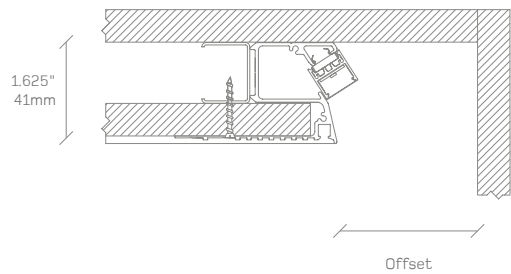

# 20 Mini Z Cove - Concealed Vertical Illumination

WG 20MZC-RPT

Mounting and Recommended Spacing

The Mini Z Cove is a perimeter slot luminaire which delivers light down the surface of the wall from a minimal slot width.

The aluminium mounting profile is exceptionally shallow so this detail can be specified in ceilings with very minimal recess depths.

The leading edge of the profile creates a super crisp finish to the detail and the ceiling, concealing the luminaire in the pocket above.

Alternative Mounting Options

Option 1 Mounting to plenum structure only

Note\*

Option 2 Mounting tight against ceiling structure

Installs within less than a single layer of standard 3 5/8" (90mm) gypsum framing system and 5/8" (15mm) board.

Concealed ceiling wash from wall pocket

Concealed floor wash from wall pocket

2700mm Ceiling, 300mm Optimum Offset

These diagrams indicate light levels to be expected on the wall and floor when using these luminaire types at various distances from the wall.