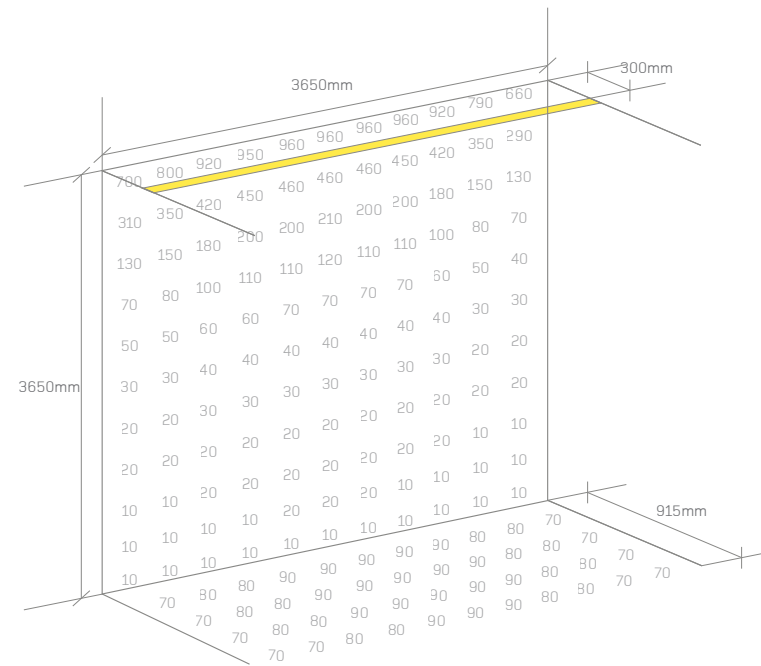

Alternative Mounting Options

Option 1 Mounting to plenum structure only

Note\*

Option 2 Mounting tight against ceiling structure

Installs within less than a single layer of standard 3 5/8" (90mm) gypsum framing system and 5/8" (15mm) board.

Concealed ceiling wash from wall pocket

Concealed floor wash from wall pocket

2700mm Ceiling, 300mm Optimum Offset

These diagrams indicate light levels to be expected on the wall and floor when using these luminaire types at various distances from the wall.

This page shows what we feel are the optimal offsets for the ceiling heights as shown. The following page shows results at different offsets.

3650mm Ceiling, 300mm Optimum Offset

Values in Lux

Calculated on the following basis: