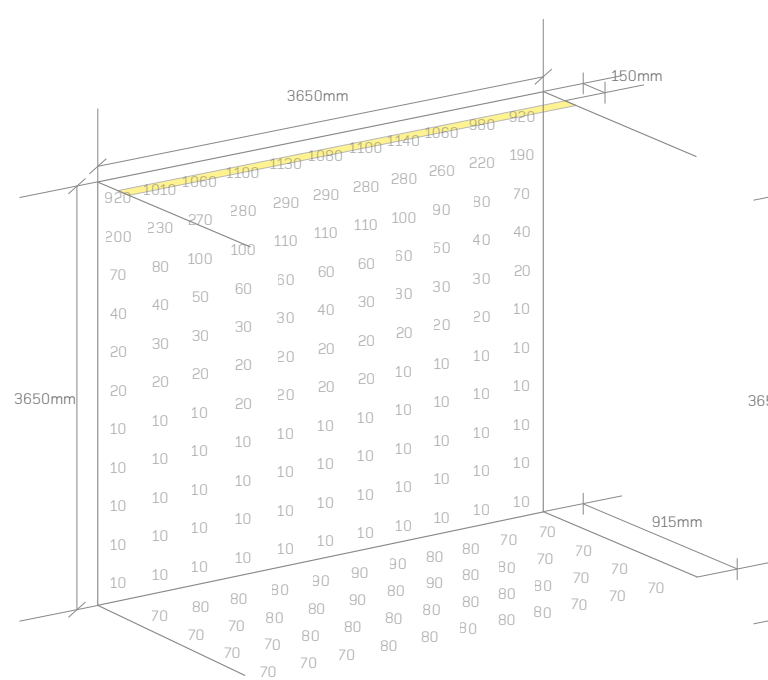

# 20 Mini Z Cove - Concealed Vertical Illumination

WG 20MZC-RPT

2700mm Ceiling, 150mm Offset

2700mm Ceiling, 230mm Offset

3650mm Ceiling, 150mm Offset

3650mm Ceiling, 230mm Offset

Calculated on the following basis: