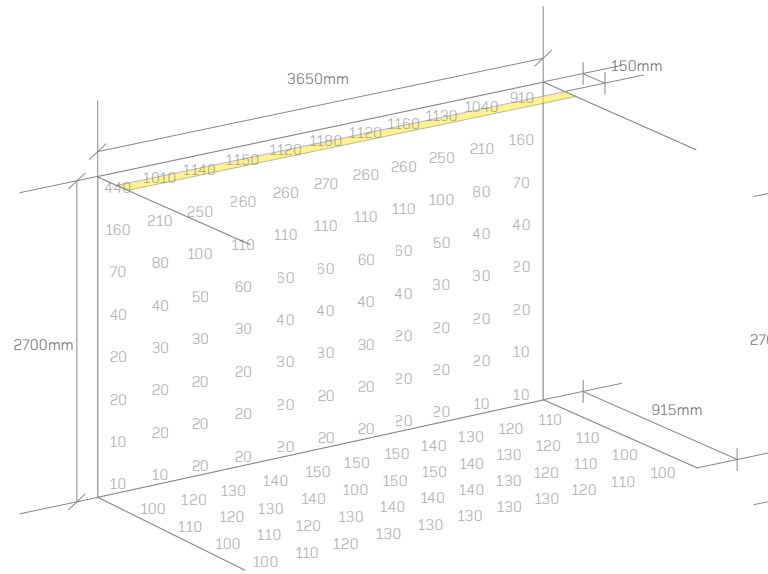

This page shows what we feel are the optimal offsets for the ceiling heights as shown. The following page shows results at different offsets.

3650mm Ceiling, 300mm Optimum Offset

Values in Lux

Calculated on the following basis:

20 Mini Z Cove  
Plaster Trim

Product Details

\*Lumen data correct at the time of print. Source lumens shown. For up to date lumen data refer to specsheet.

# 20 Mini Z Cove - Concealed Vertical Illumination

WG 20MZC-RPT

2700mm Ceiling, 150mm Offset

2700mm Ceiling, 230mm Offset

3650mm Ceiling, 150mm Offset

3650mm Ceiling, 230mm Offset

Calculated on the following basis: