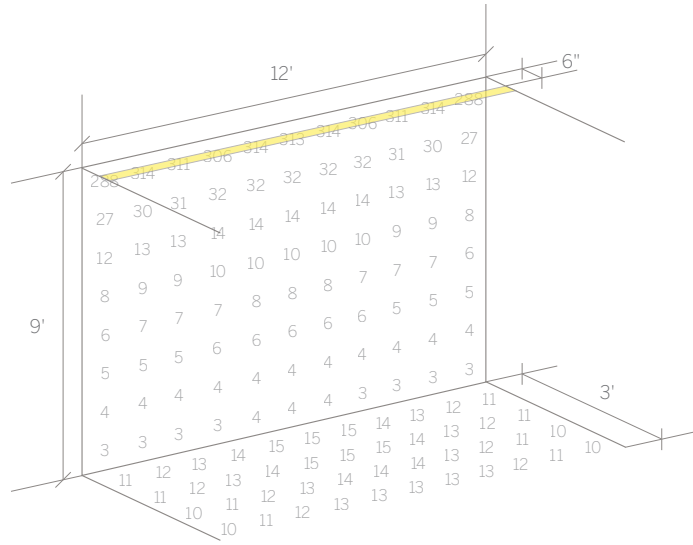

Z Cove - Concealed Vertical Illumination

WG ZCF-RPT-S, WG ZCF-RBT-S, WG ZCF-RGT-S

9' Ceiling, 6" Offset

9' Ceiling, 9" Offset

12' Ceiling, 6" Offset

12' Ceiling, 9" Offset

Values in Foot Candles

Calculated on the following basis:

Reflectances	Maintenance Factor	LED	Diffuser	Z Cove
Ceiling 70%	1.0	897lm/ft*	Satin Clear	All Trim Options
Walls 50%		3000 Kelvin		
Floor 20%		90 CRI		Product Details 218-219