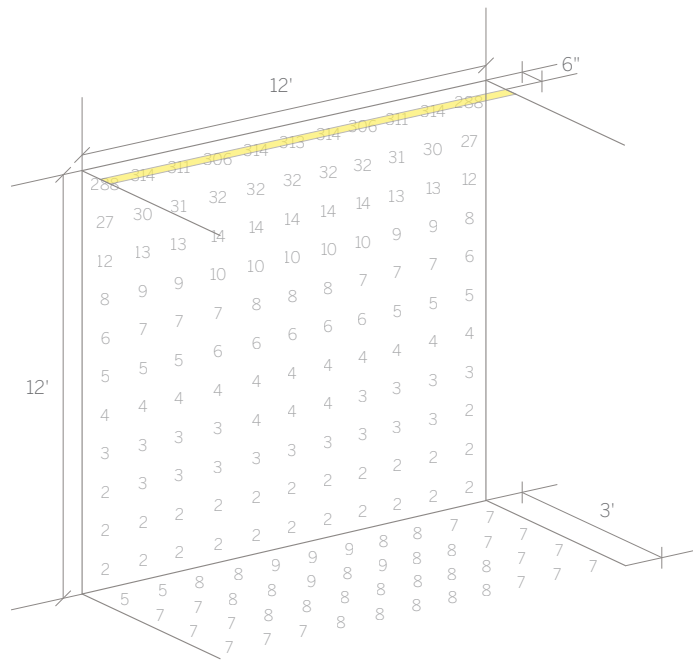

Z Cove - Concealed Vertical Illumination

WG ZCF-RPT-S, WG ZCF-RBT-S, WG ZCF-RGT-S

9' Ceiling, 6" Offset

9' Ceiling, 9" Offset

12' Ceiling, 6" Offset

12' Ceiling, 9" Offset

Values in Foot Candles

Calculated on the following basis:

Reflectances	Maintenance Factor	LED	Diffuser	Z Cove
Ceiling 70%	1.0	897lm/ft*	Satin Clear	All Trim Options
Walls 50%		3000 Kelvin		
Floor 20%		90 CRI		Product Details 218-219