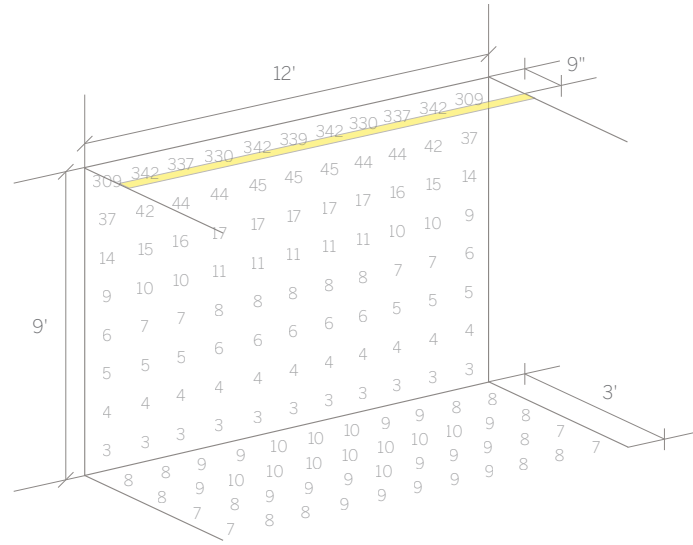

Z Cove - Concealed Vertical Illumination

WG ZCF-RPT-S, WG ZCF-RBT-S, WG ZCF-RGT-S

9' Ceiling, 6" Offset

9' Ceiling, 9" Offset

12' Ceiling, 6" Offset

12' Ceiling, 9" Offset

Values in Foot Candles

Calculated on the following basis:

Reflectances	Maintenance Factor	LED	Diffuser	Z Cove
Ceiling 70%	1.0	897lm/ft*	Satin Clear	All Trim Options
Walls 50%		3000 Kelvin		
Floor 20%		90 CRI		Product Details 218-219