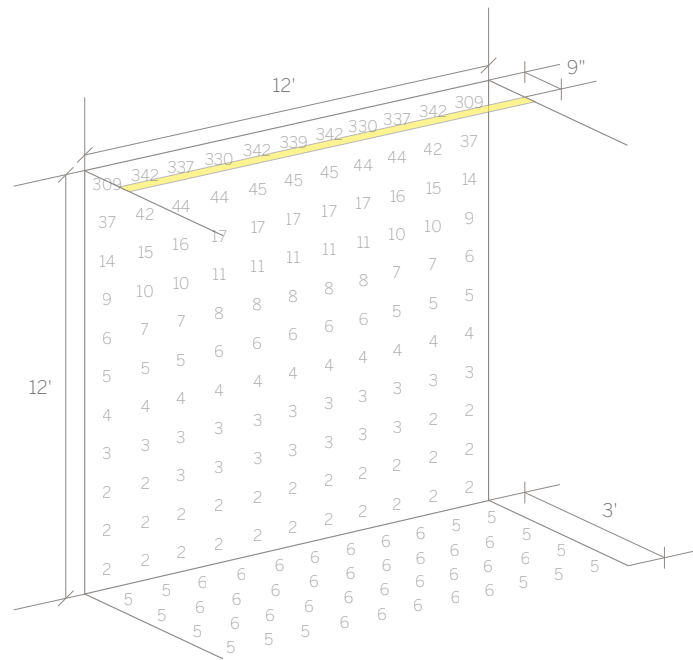

Z Cove - Concealed Vertical Illumination

WG ZCF-RPT-S, WG ZCF-RBT-S, WG ZCF-RGT-S

9' Ceiling, 6" Offset

9' Ceiling, 9" Offset

12' Ceiling, 6" Offset

12' Ceiling, 9" Offset

Values in Foot Candles

Calculated on the following basis:

Reflectances	Maintenance Factor	LED	Diffuser	Z Cove
Ceiling 70%	1.0	897lm/ft*	Satin Clear	All Trim Options
Walls 50%		3000 Kelvin		
Floor 20%		90 CRI		Product Details 218-219