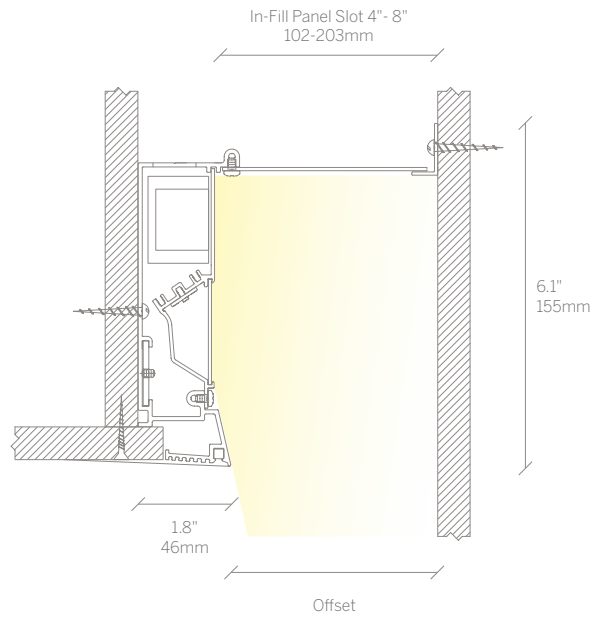

V Cove - Concealed Vertical Illumination

WG VBC-RPT, WG VBC-RBT

The V Cove is a perimeter slot luminaire which delivers light down the surface of the wall from a minimal slot width.

The leading edge of the profile creates a super crisp finish to the detail and the ceiling, concealing the luminaire in the pocket above.

This luminaire is ideal for creating a focal wall within a space, delivering a strong, evenly graduated wash of light from a relatively small aperture. It is worth noting that it can also be used in other orientations.

9' Ceiling, 10" Offset

These diagrams indicate light levels to be expected on the wall and floor when using these luminaire types at various distances from the wall.

This page shows what we feel are the optimum offsets for the ceiling heights as shown.

Mounting and Recommended Spacing

Option 1 Plaster Trim

Option 2 Bezel Trim

12' Ceiling, 10" Offset

Values in Foot Candles

Calculated on the following basis:

Reflectances	Maintenance Factor	LED	Diffuser
Ceiling 70%	1.0	897lm/ft*	Snap in Satin
Walls 50%		3000 Kelvin	
Floor 20%		90 CRI	