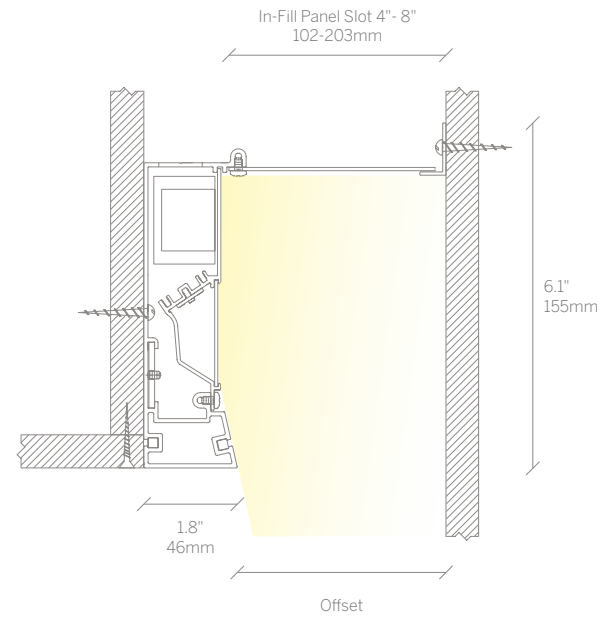

V Cove - Concealed Vertical Illumination

WG VBC-RPT, WG VBC-RBT

The V Cove is a perimeter slot luminaire which delivers light down the surface of the wall from a minimal slot width.

The leading edge of the profile creates a super crisp finish to the detail and the ceiling, concealing the luminaire in the pocket above.

This luminaire is ideal for creating a focal wall within a space, delivering a strong, evenly graduated wash of light from a relatively small aperture. It is worth noting that it can also be used in other orientations.

9' Ceiling, 10" Offset

These diagrams indicate light levels to be expected on the wall and floor when using these luminaire types at various distances from the wall.

This page shows what we feel are the optimum offsets for the ceiling heights as shown.

Mounting and Recommended Spacing

Option 1 Plaster Trim

Option 2 Bezel Trim

12' Ceiling, 10" Offset

Values in Foot Candles

Calculated on the following basis:

Reflectances	Maintenance Factor	LED	Diffuser
Ceiling 70%	1.0	897lm/ft*	Snap in Satin
Walls 50%		3000 Kelvin	
Floor 20%		90 CRI	