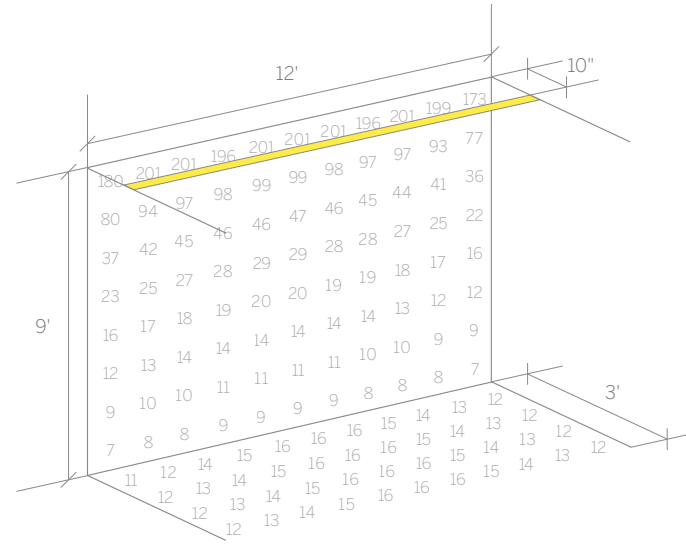

V Cove - Concealed Vertical Illumination

WG VBC-RPT, WG VBC-RBT

The V Cove is a perimeter slot luminaire which delivers light down the surface of the wall from a minimal slot width.

The leading edge of the profile creates a super crisp finish to the detail and the ceiling, concealing the luminaire in the pocket above.

This luminaire is ideal for creating a focal wall within a space, delivering a strong, evenly graduated wash of light from a relatively small aperture. It is worth noting that it can also be used in other orientations.

9' Ceiling, 10" Offset

These diagrams indicate light levels to be expected on the wall and floor when using these luminaire types at various distances from the wall.

This page shows what we feel are the optimum offsets for the ceiling heights as shown.