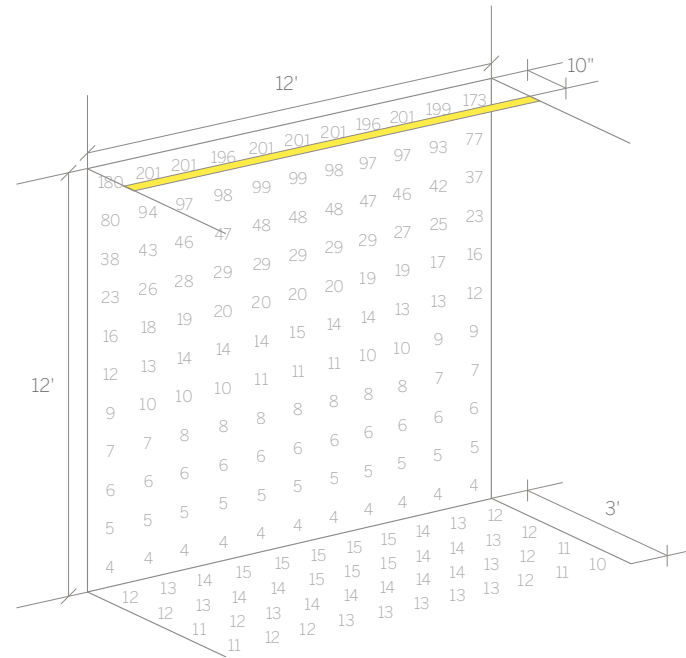

12' Ceiling, 10" Offset

Values in Foot Candles

Calculated on the following basis:

Reflectances	Maintenance Factor	LED	Diffuser
Ceiling 70%	1.0	897lm/ft*	Snap in Satin
Walls 50%		3000 Kelvin	
Floor 20%		90 CRI	

Note*	Offset
Paint out all internal surfaces of cove in matt white.	Typical Offset 6"
	Optimum Offset 10"
	Minimum Offset 4"

Vertical Cove
Plaster Trim, Bezel Trim

Product Details 215