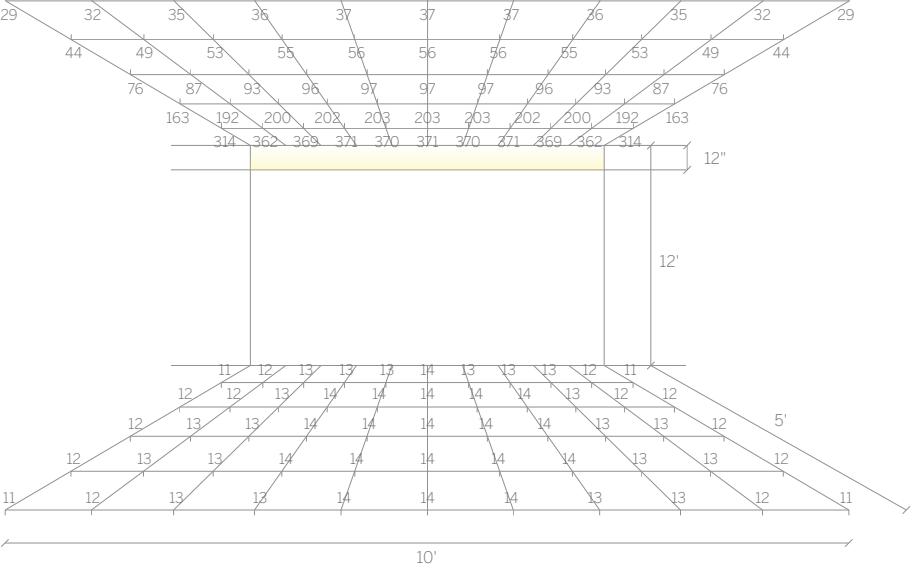

# Edgeless Cove and Box Cove - Indirect/Uplighting

WG EC-RPT, WG MEC-RPT, WG BC-SM, WG MBC-SM

9' Ceiling, 12" Offset

9' Ceiling, 18" Offset

12' Ceiling, 12" Offset

12' Ceiling, 18" Offset

Values in Foot Candles