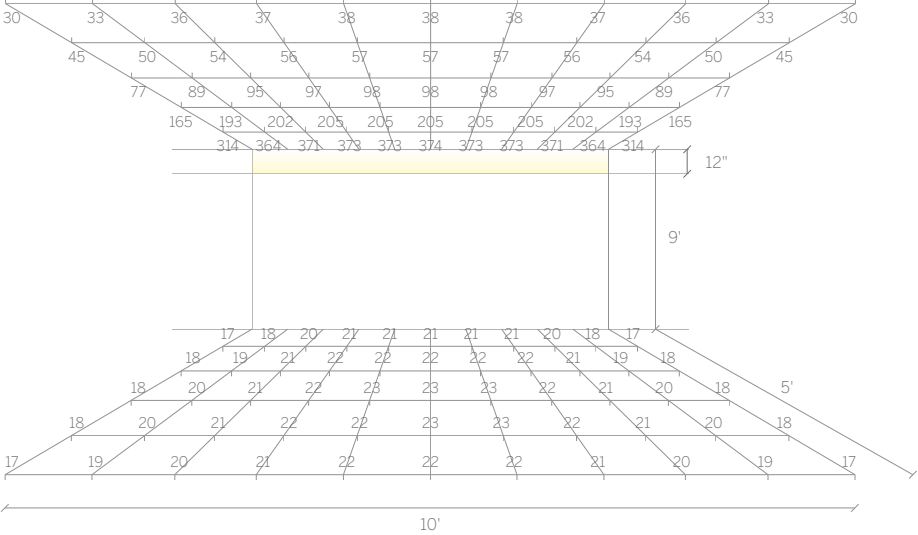

# Edgeless Cove and Box Cove - Indirect/Uplighting

WG EC-RPT, WG MEC-RPT, WG BC-SM, WG MBC-SM

9' Ceiling, 12" Offset

9' Ceiling, 18" Offset

12' Ceiling, 12" Offset

12' Ceiling, 18" Offset

Values in Foot Candles