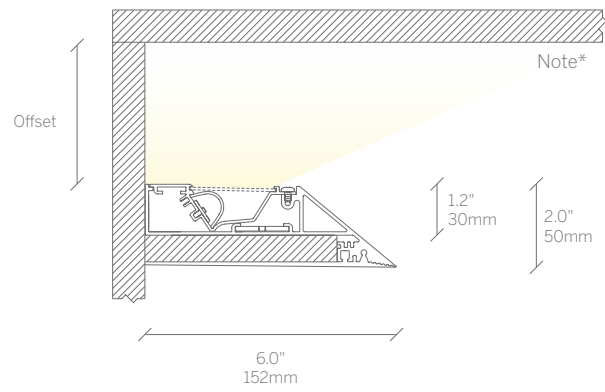

The Edgeless Coves have a leading edge which rakes back to minimize the impression of the luminaire.

The Box Cove has a simple, minimal form factor allowing it to deliver light with the minimum visual impact.

In both cases the aluminum profile forms a perfectly crisp contrasting edge against the lit surface above.

## Mounting and Recommended Spacing

Edgeless Cove

Mini Edgeless Cove

Box Cove

Mini Box Cove