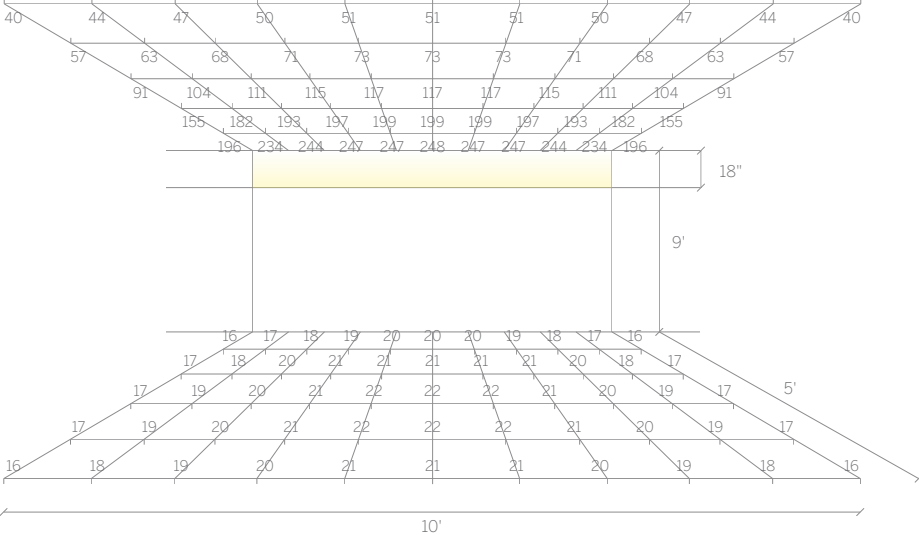

# Edgeless Cove and Box Cove - Indirect/Uplighting

WG EC-RPT, WG MEC-RPT, WG BC-SM, WG MBC-SM

9' Ceiling, 12" Offset

9' Ceiling, 18" Offset

12' Ceiling, 12" Offset

12' Ceiling, 18" Offset

Values in Foot Candles