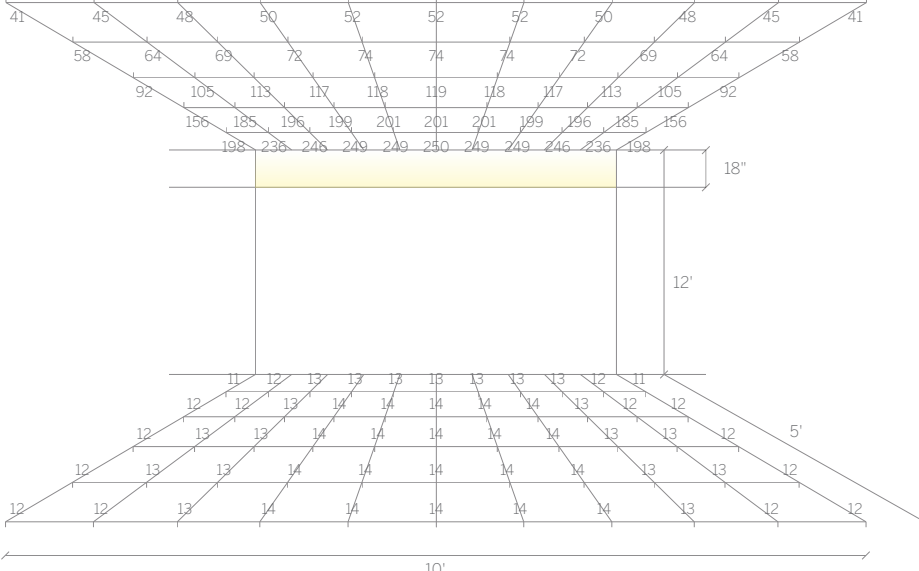

# Edgeless Cove and Box Cove - Indirect/Uplighting

WG EC-RPT, WG MEC-RPT, WG BC-SM, WG MBC-SM

9' Ceiling, 12" Offset

9' Ceiling, 18" Offset

12' Ceiling, 12" Offset

12' Ceiling, 18" Offset

Values in Foot Candles