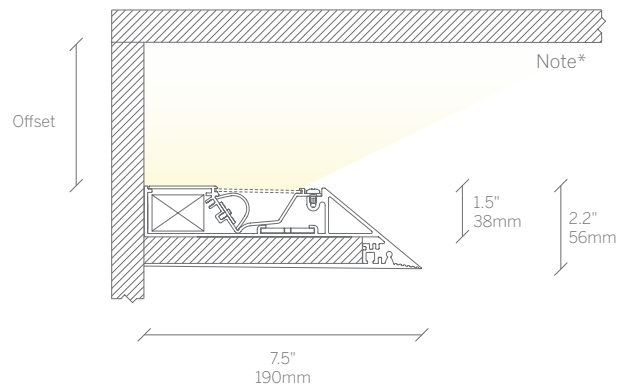

Edgeless Cove