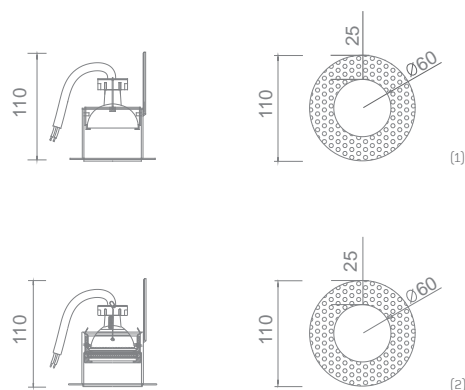

60 round plaster-in downlight

A 60mm round recessed luminaire with absolute minimal visual impact.

Applications:

- Where the ceiling is to be plastered or re-plastered with a gypsum finish.

Features:

- Bayonet tool free second fix internal cartridge.
- Tool free lamp maintenance.
- Frosted glass lens, coloured dichroic glass filter and louvre system available.
- Available as IP 65 version (all lamps types).
- Recessed lamp position for low glare.
- Flush insert option available.
- Gear/ transformer sized to fit through aperture if supplied by Whitegoods.

code	lamp	type	base	(1) watts	(1) cd / lumen	cut-out
P60RDL-LVR	 Low voltage reflector lamp	MR16	GU5.3	20-50W	1000-2850 cd	Ø 70 mm
P60RDL-LEDR-GU10	 LED reflector lamp	MR16	GU10	-	-	Ø 70 mm
P60RDL-LEDR-GU5.3	 LED reflector lamp	MR16	GU5.3	-	-	Ø 70 mm
P60RDL-MVR	 Mains voltage reflector lamp	MR16	GU10	max 50W	350-1000 cd (25°)	Ø 70 mm
P60RDL-CDMR	 Ceramic metal halide reflector	MR16	GX10	20-35W	3900-18000 cd	Ø 70 mm
P60RDL-LED-XI-830-700	 Xicato XSM-700	Xicato	-	5 - 8W	500lm	Ø 70 mm

IP 65 version

P60RDLIP-lamp type (example - P60RDLIP-LEDR GU5.3)	(as above)	Ø 70 mm
--	------------	---------

Notes:

1. Standard fitting
2. IP 65 rated fitting.
3. Indicative lamp information shown. Consult lamp manufacturer for current information.
 - Lamp is recessed 30mm back from the ceiling
 - For Flush glass use code P60RDL-FG-LVR
 - Plug is not supplied
 - LED specification subject to change. Please contact us for latest info.
 - Recess depth required is 110mm for LVR & MVR lamps, 170mm for CMH lamps, Xicato and emergency.