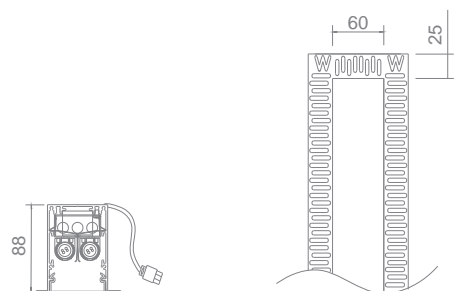

60 linear plaster-in luminaire

A 60mm linear recessed luminaire with absolute minimal visual impact.

Applications:

- Where the ceiling is to be plastered or re-plastered with a gypsum finish.

Features:

- Single lamp configuration.
- Single overlapping lamp configuration on two lamp units.
- Single tool second fix internal lamp cartridge.
- Tool free lamp and gear maintenance.
- Internal cartridges with pre-wired plug connectors for efficient installation.
- Twin lamp configuration available.

Ballast options:

- Switched
- Analogue (1-10v)
- Digital (DSI)
- DALI

code	lamp	type	base	watts	lumen	cut-out
P60LDL6-114*	↔ T5 fluorescent	T5	G5	1 x 14W	1200 lm	620 x 75 mm
P60LDL9-121*	↔ T5 fluorescent	T5	G5	1 x 21W	1900 lm	920 x 75 mm
P60LDL12-128*	↔ T5 fluorescent	T5	G5	1 x 28W	2600 lm	1220 x 75 mm
P60LDL15-135*	↔ T5 fluorescent	T5	G5	1 x 35W	3300 lm	1520 x 75 mm
P60LDL18-1(14-21-14)	↔ T5 fluorescent	T5	G5	1 x 21W; 2 x 14W	4300 lm	1820 x 75 mm
P60LDL24-321	↔ T5 fluorescent	T5	G5	3 x 21W	5700 lm	2420 x 75 mm
P60LDL30-121-228	↔ T5 fluorescent	T5	G5	1 x 21W; 2 x 28W	7100 lm	3020 x 75 mm

Notes:

- Continuous linear available. Please refer to page 121.
- Available for use with rod or optional cable installation methods. Please specify when ordered. Please allow 50mm minimum above luminaire for installation of suspension system.
- * Twin lamp configuration available.