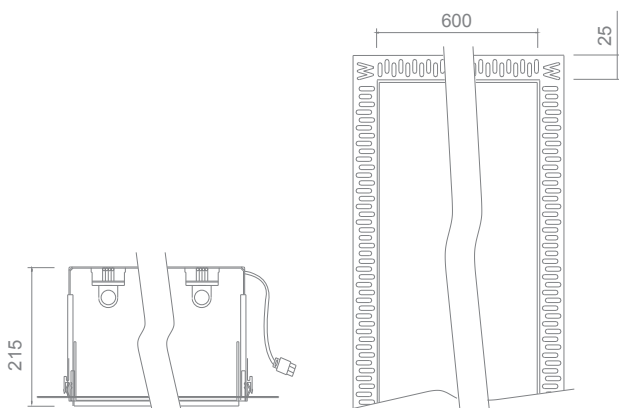

# 600 panel plaster-in luminaire

A 600mm panel recessed luminaire with absolute minimal visual impact.

### Applications:

- Where the ceiling is to be plastered or re-plastered with a gypsum finish.

### Features:

- Twin lamp configuration.
- Twin overlapping lamp configuration on four lamp units.
- Single tool second fix internal lamp cartridge.
- Tool free lamp and gear maintenance.
- Internal cartridges with pre-wired plug connectors for efficient installation.

### Ballast options:

- Switched
- Analogue (1-10v)
- Digital (DSI)
- DALI

code	lamp	type	base	watts	lumen	cut-out
P600LDL6	 T5 fluorescent	T5	G5	4 x 14W	5400 lm	620 x 620 mm
P600LDL9	 T5 fluorescent	T5	G5	4 x 21W	8400 lm	920 x 620 mm
P600LDL12	 T5 fluorescent	T5	G5	4 x 28W	11600 lm	1220 x 620 mm
P600LDL15	 T5 fluorescent	T5	G5	4 x 35W	14600 lm	1520 x 620 mm
P600LDL18	 T5 fluorescent	T5	G5	8x14W, 4x21W	15000 lm	1820 x 620 mm
P600LDL24	 T5 fluorescent	T5	G5	12 x 21W	25200 lm	2420 x 620 mm
P600LDL30	 T5 fluorescent	T5	G5	4x21W, 8x28W	67200 lm	3020 x 620 mm