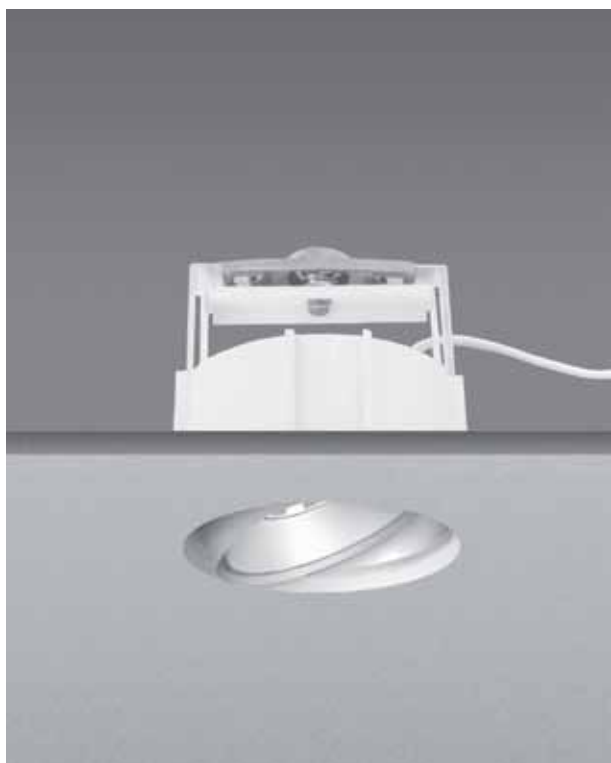

150 round plaster-in gimbal

A 150mm round recessed directional gimbal luminaire with absolute minimal visual impact.

Applications:

- Where the ceiling is to be plastered or re-plastered with a gypsum finish.

Features:

- 30° tilt in all directions.
- Insert is interchangeable between lamp types and fixed downlights.
- Tool free 'easy click' second fix insert.
- Tool free 'easy click' lamp and gear maintenance.
- Internal cartridges with pre-wired plug connectors for efficient installation.
- Frosted glass lens, coloured dichroic glass filter and louvre system available.

| code | lamp | type | base | (1) watts | (2) lumen / cd | cut-out |
|--------------------------|---|---------|-------|-----------|----------------|----------|
| P150RRG-LVAR111 |  Low voltage | AR111 | G53 | 35-100W | 8500 (24°) lm | Ø 170 mm |
| P150RRG-LEDR111 |  LED metal reflector | LEDR111 | G53 | - | - | Ø 170 mm |
| P150RRG-CDM-TC |  Ceramic discharge metal halide | CDM-TC | G8.5 | 35-70W | 2200-6000 lm | Ø 170 mm |
| P150RRG-CDMR111 |  Ceramic discharge metal reflector | CDMR111 | GX8.5 | 35-70W | 4225 (24°) lm | Ø 170 mm |
| P150RRG-LED-XI-830-700 * |  Xicato XSM-700 | LED | - | 12.4W | 700 lm | Ø 170 mm |
| P150RRG-LED-XI-830-1000 |  Xicato XSM-1000 | LED | - | 18.3W | 1000 lm | Ø 170 mm |
| P150RRG-LED-XI-930-700 |  Xicato XSM-700A | LED | - | 15W | 700 lm | Ø 170 mm |

Notes:

- Indicative lamp information shown. Consult lamp manufacturer for current information.
 - Glass and louvre available, please see page 185 for details.
 - LED specification subject to change. Please contact us for latest info.
 - Not all lamps allow full 360 degree tilt rotation.
 - Xicato LED has a 25° beam angle (13° and 35° beam angle also available)
 - Code marked "*" shows Xicato stock item