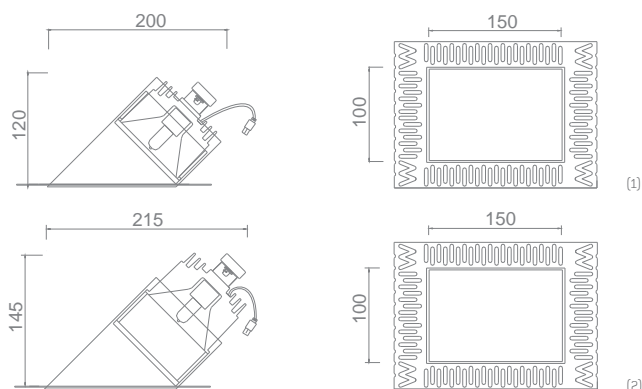

Other information:

Set out guide	Page 154
100 LED Lamp information	Page 179
Important information	Page 181