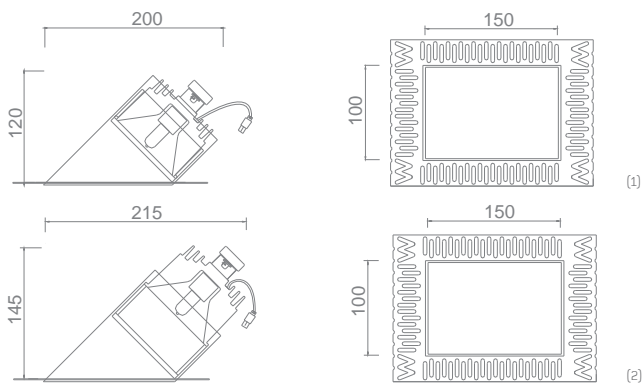

Notes:

1. Reduced depth fitting.
  2. Standard fitting.
  3. Indicative lamp information shown. Consult lamp manufacturer for current information.
2. Glass position can be selected without the use of tools
   - A reduced depth fitting is available. Please specify RD (reduced depth) on the product code (for example: P100SWWRD-...).

Other information:

Set out guide	Page 154
Important information	Page 181
Accessories	Page 185