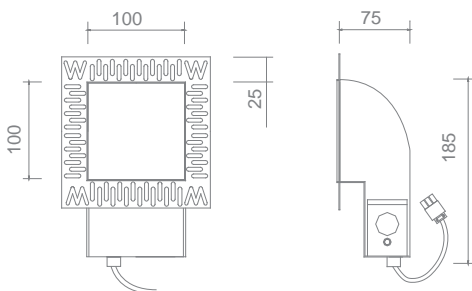

100 square plaster-in ceiling wash

A 100mm high level ceiling wash luminaire with absolute minimal visual impact.

Applications:

- Where the wall is to be plastered or re-plastered with a gypsum finish.

Features:

- 'Easy click' tool free second fix internal cartridge.
- Tool free lamp maintenance.
- Pre-wired with a 'Plug and Play' electrical connection.

code	lamp	type	base	watts	lumen	cut-out
P100SCW-MVC	 Mains voltage capsule	QT14	G9	25-50W	260-1100 lm	115 x 115 mm

code	lamp	colour temperature	CRI (Ra)	watts ⁽¹⁾	life (hr) ⁽²⁾	lumen	cut-out
P100SCW-LED-BR-830-400	 ES Array - 400	3000°K ⁽³⁾	82	7.1W	40k	400 lm	115 x 115 mm

Notes:

1. Driver losses not included.
 2. Until 70% lumen maintenance.
 3. Available in 830 (3000K) or 840 (4000K).
- LED specification subject to change. Please contact us for latest info.
 - All test data taken at recommended operating test point (Tc) temperature of 70°C
 - Dimming versions available.