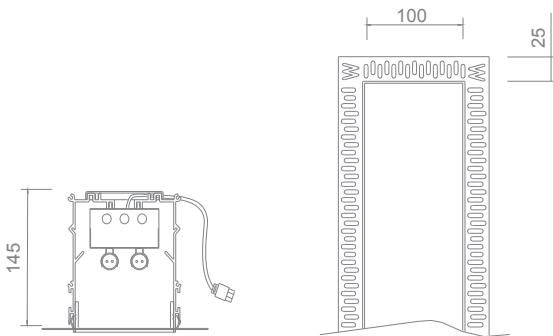

100 linear plaster-in luminaire

A 100mm linear recessed luminaire with absolute minimal visual impact.

Applications:

- Where the ceiling is to be plastered or re-plastered with a gypsum finish.

Features:

- Twin lamp configuration.
- Twin overlapping lamp configuration on four lamp units.
- Single tool second fix internal lamp cartridge.
- Tool free lamp and gear maintenance.
- Internal cartridges with pre-wired plug connectors for efficient installation.

Ballast options:

- Switched
- Analogue (1-10v)
- Digital (DSI)
- DALI

code	lamp	type	base	watts	lumen	cut-out
P100LDL6-214	T5 fluorescent	T5	G5	2 x 14W	2400 lm	620 x 120 mm
P100LDL9-221	T5 fluorescent	T5	G5	2 x 21W	3800 lm	920 x 120 mm
P100LDL12-228	T5 fluorescent	T5	G5	2 x 28W	5200 lm	1220 x 120 mm
P100LDL15-235	T5 fluorescent	T5	G5	2 x 35W	6600 lm	1520 x 120 mm
P100LDL18-421	T5 fluorescent	T5	G5	4 x 21W	7600 lm	1820 x 120 mm
P100LDL24-428	T5 fluorescent	T5	G5	4 x 28W	10400 lm	2420 x 120 mm
P100LDL30-435	T5 fluorescent	T5	G5	4 x 35W	13200 lm	3020 x 120 mm

Notes:

- Continuous linear available. Please refer to page 120.
- Available for use with rod or optional cable installation methods. Please specify when ordered. Please allow 50mm minimum above luminaire for installation of suspension system.