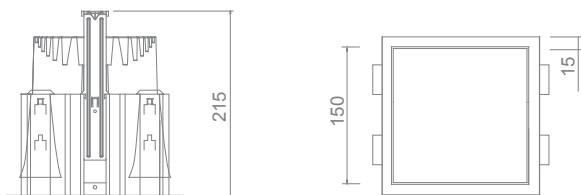

flush   30mm recess

Other information:

150 LED lamp information
Important information
Accessories

Page 178
Page 225
Page 229